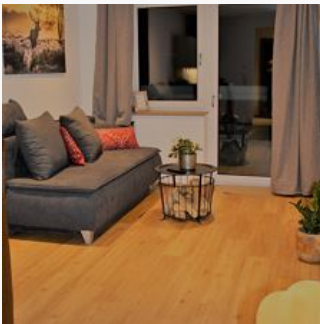

Panorama Appartement Filzerhof

holiday apartment in Kirchberg in Tirol

Welcome to the most beautiful panoramic view in the middle of the Kitzbühel Alps! The Filzerhof Panorama Apartments are located at 1.150m above sea level on the sunny side of Kirchberg, from where you can enjoy an unforgettable 180° view. Enjoy your timeout and the well-deserved relaxing moments - only a stones throw away you will find the complete range of activities that the Kitzbühel Alps have to offer. We are happy to introduce you to our house in more detail on the following pages - take a look at our comfortable holiday apartments. We have made it our goal to offer our guests an unforgettable - relaxing holiday in a quiet location. Translated with www.DeepL.com/Translator (free version)

THE "RETTENSTEIN" Enjoy idyllic togetherness in a luxurious box spring bed. Bright and modern, the living room with sofa, TV, dining table and the fully equipped kitchenette invites you to relax and f...