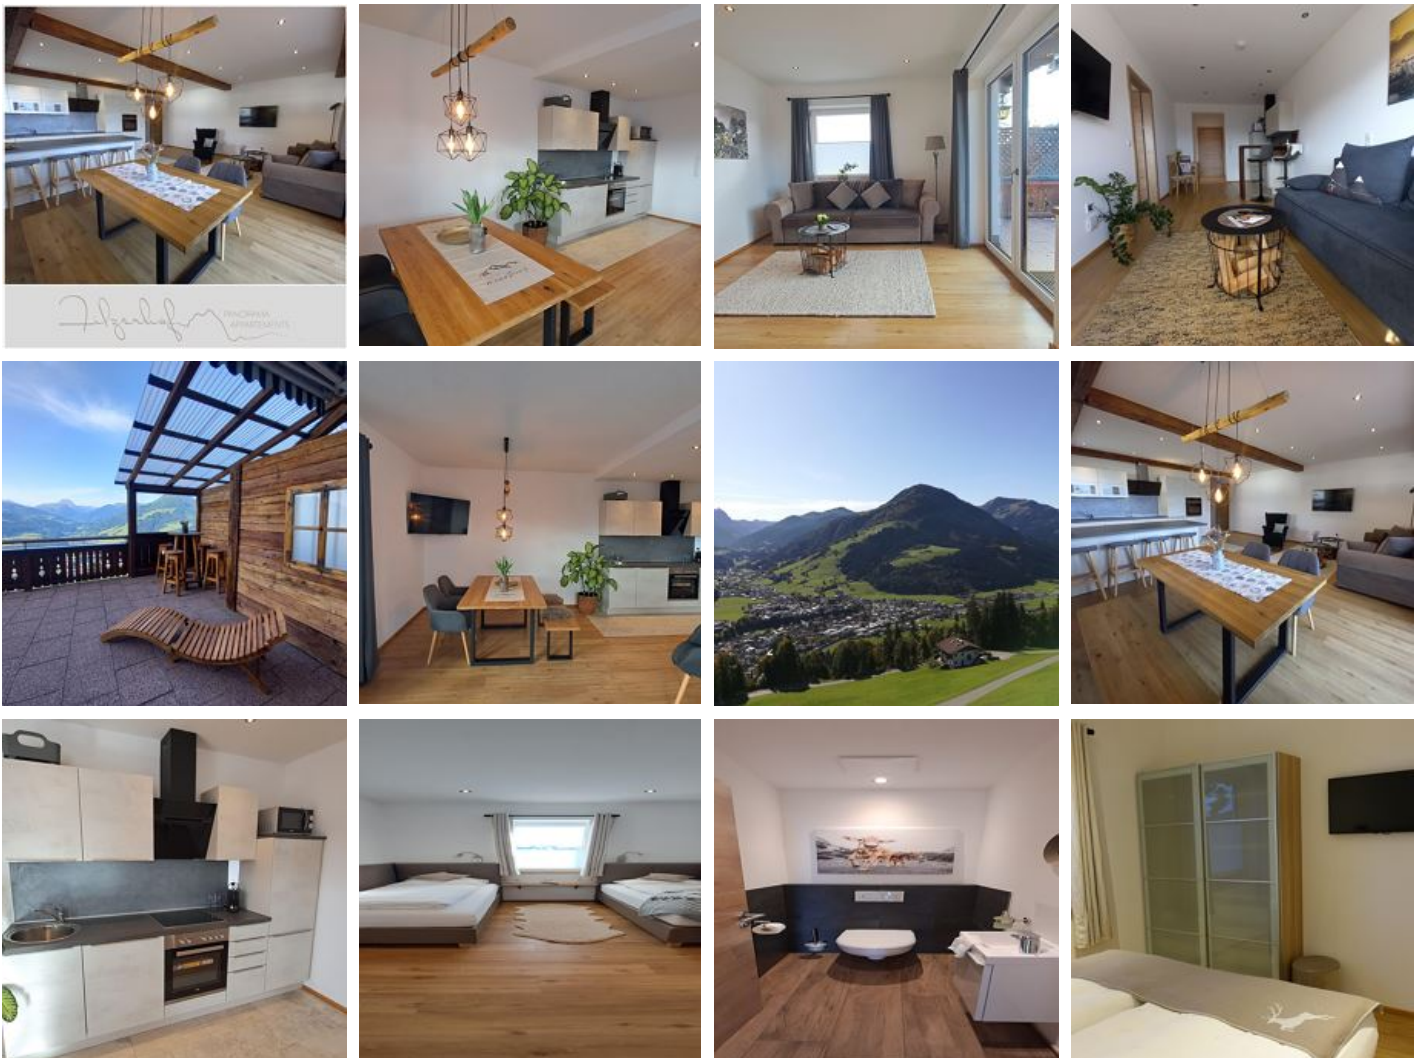

Panorama Appartement Filzerhof

holiday apartment in Kirchberg in Tirol

Welcome to the most beautiful panoramic view in the middle of the Kitzbühel Alps! The Filzerhof Panorama Apartments are located at 1.150m above sea level on the sunny side of Kirchberg, from where you can enjoy an unforgettable 180° view. Enjoy your timeout and the well-deserved relaxing moments - only a stones throw away you will find the complete range of activities that the Kitzbühel Alps have to offer. We are happy to introduce you to our house in more detail on the following pages - take a look at our comfortable holiday apartments. We have made it our goal to offer our guests an unforgettable - relaxing holiday in a quiet location. Translated with www.DeepL.com/Translator (free version)

mountain location · quiet location · near the forest · on the hiking path · meadowlands · private setting

Rooms and Apartments

Current Offers

Apartment, shower or bath, toilet, 1 bed room

THE "RETTENSTEIN" Enjoy idyllic togetherness in a luxurious box spring bed. Bright and modern, the living room with sofa, TV, dining table and the fully equipped kitchenette invites you to relax and fe...

ab
€ 120,00

per apartment on 20.01.2025

TO THE OFFER

1-2 Personen · 1 Bedrooms · 40 m²

Apartment, shower or bath, toilet, 2 bed rooms

ALPINE LIFESTYLE WITH A VIEW Friends and families enjoy their holidays best in the 92m² "Hohe Salve", no matter whether you spend your time actively with hiking and skiing or enjoy your holiday relaxed o...

ab
€ 250,00

per apartment on 20.01.2025

TO THE OFFER

2-4 Personen · 2 Bedrooms · 92 m²

Apartment, shower or bath, toilet

2-4 Personen · 2 Bedrooms · 90 m²

THE "HAHNENKAMM" - GENEROUS COMFORT FOR THE WHOLE FAMILY On 73m² you can enjoy your family holiday to the full. In the living room you will find a cosy sofa, and the modern kitchenette. A generous bath...