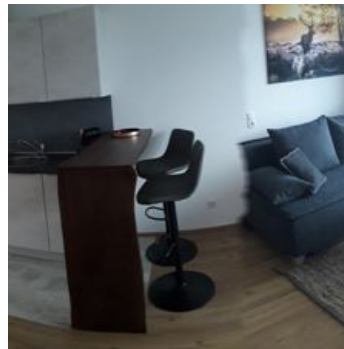

Panorama Appartement Filzerhof

holiday apartment in Kirchberg in Tirol

Welcome to the most beautiful panoramic view in the middle of the Kitzbühel Alps! The Filzerhof Panorama Apartments are located at 1.150m above sea level on the sunny side of Kirchberg, from where you can enjoy an unforgettable 180° view. Enjoy your timeout and the well-deserved relaxing moments - only a stones throw away you will find the complete range of activities that the Kitzbühel Alps have to offer. We are happy to introduce you to our house in more detail on the following pages - take a look at our comfortable holiday apartments. We have made it our goal to offer our guests an unforgettable - relaxing holiday in a quiet location. Translated with www.DeepL.com/Translator (free version)

mountain location · quiet location · near the forest · on the hiking path · meadowlands · private setting · vitality training · massage · yoga

Rooms and Apartments

Current Offers

Apartment, shower or bath, toilet, 1 bed room

THE "RETTENSTEIN" Enjoy idyllic togetherness in a luxurious box spring bed. Bright and modern, the living room with sofa, TV, dining table and the fully equipped kitchenette invites you to relax and f...