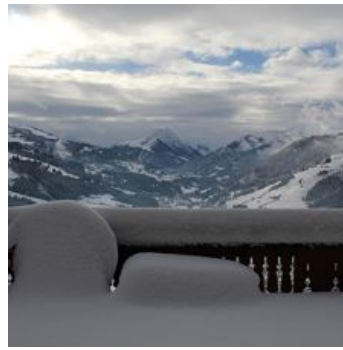

Panorama Appartement Filzerhof

holiday apartment in Kirchberg in Tirol

Welcome to the most beautiful panoramic view in the middle of the Kitzbühel Alps! The Filzerhof Panorama Apartments are located at 1.150m above sea level on the sunny side of Kirchberg, from where you can enjoy an unforgettable 180° view. Enjoy your timeout and the well-deserved relaxing moments - only a stones throw away you will find the complete range of activities that the Kitzbühel Alps have to offer. We are happy to introduce you to our house in more detail on the following pages - take a look at our comfortable holiday apartments. We have made it our goal to offer our guests an unforgettable - relaxing holiday in a quiet location. Translated with www.DeepL.com/Translator (free version)