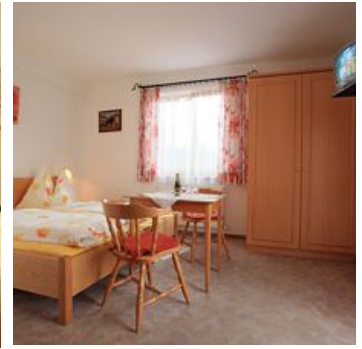

Neukumhof

farm, farmhouse in Westendorf

Our farm is situated approx. 800m from Westendorf's village centre, directly beside the cross-country ski trails. The Alpenrosenbahn gondola station providing access to the SkiWelt Wilder Kaiser Brixental, and the outdoor swimming pools are just a 5 minute walk away. Our farm is the perfect departure point for hikes, walks and cycling tours. The ski bus stop is within very close proximity. A tiled stove and cable TV can be found in our lounge. The non-smoking bedrooms are all newly renovated and are equipped with shower/WC, balcony, cable TV, safe and WiFi. All bedrooms are located on the first floor.

meadowlands · near the forest · quiet location · right at the cross-country ski trail · right on the bike path · outskirts of town · on the hiking path