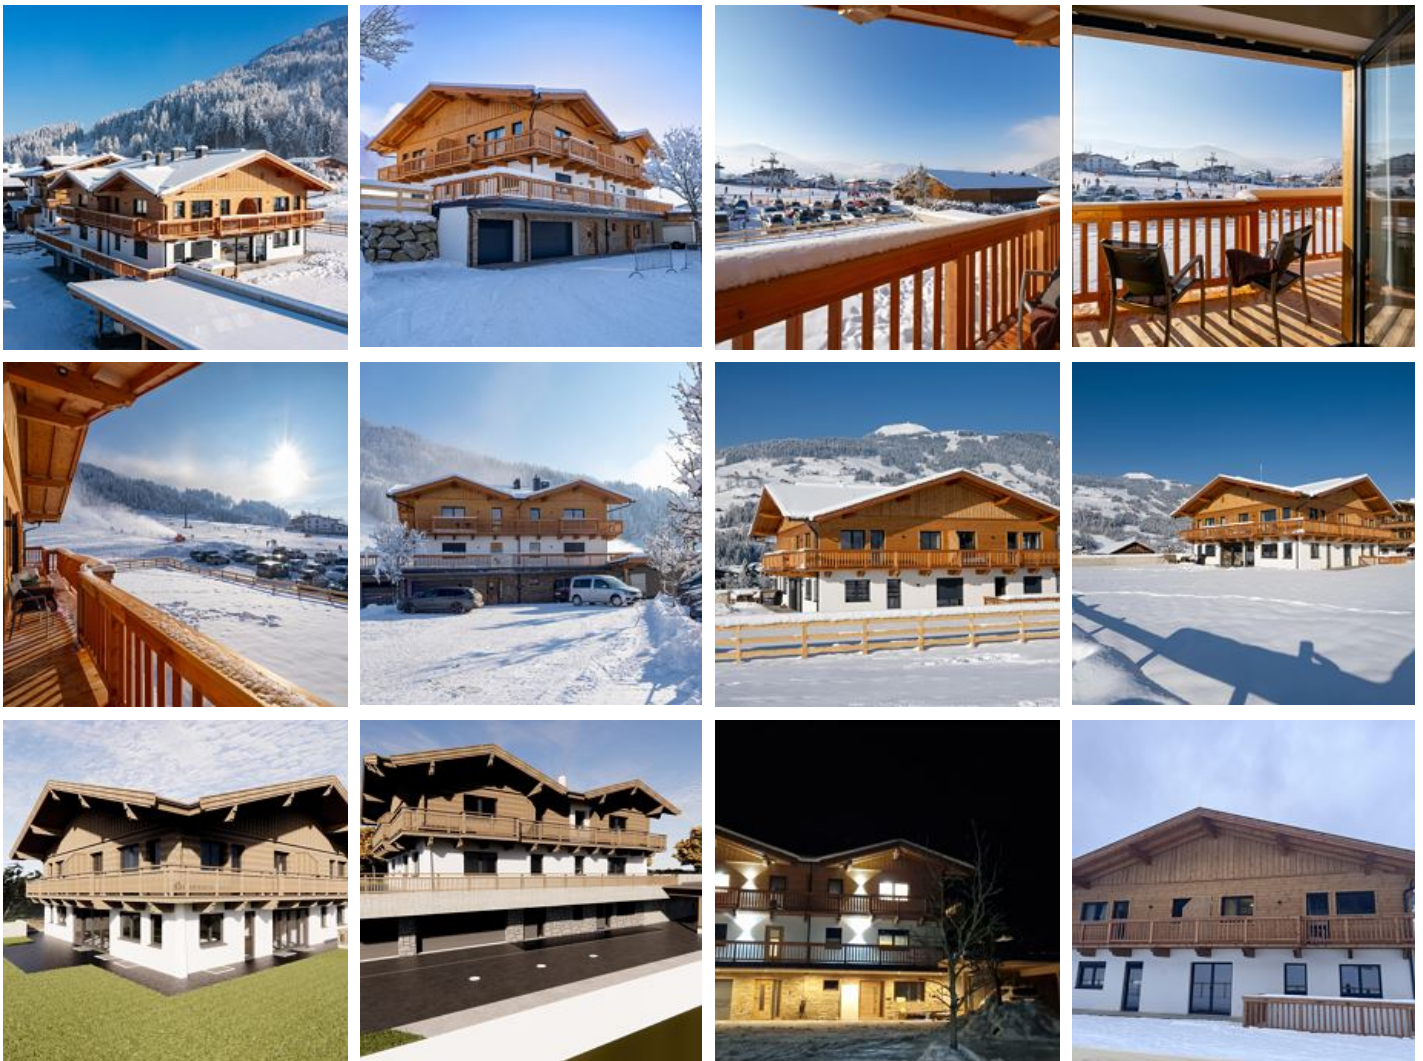

M&M Appartements Brixental

holiday apartment in Westendorf

We welcome you to our newly built apartment house (2023) directly at the beginners ski slope in Westendorf. A car isn't necessary as all shopping facilities, the mountain lifts etc. are within walking distance. Access to the Skiwelt Wilder Kaiser Brixental is possible directly from the accommodation.