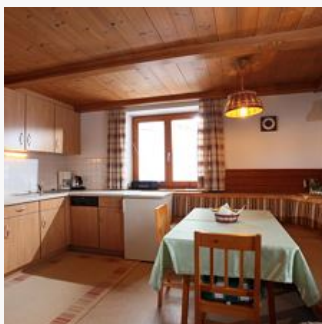

near the forest · private setting · quiet location · right on the bike path · meadowlands · outskirts of town · on the hiking path

Rooms and Apartments

Current Offers

apartment/3 bedrooms/shower, WC

Approx. 60m², 2 single and 1 double room, shower/WC, living room with kitchenette, balcony and TV.