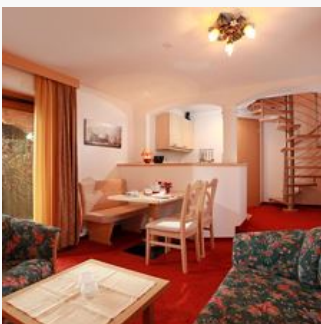

ap. superior for 2 persons

2 Personen · 1 Bedrooms · 45 m²

Very nice non-smoker's apartment for 2 persons leading over 2 floors connected through a winding staircase. In the top floor there is a sleeping-room, a hall with telephone, the bathroom with tub and ...

ab
€ 123,00

per apartment on 16.06.2026

TO THE OFFER