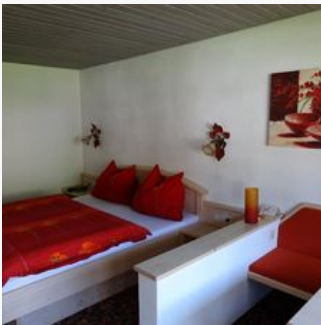

hotel in Kirchberg in Tirol

Our non-smokers' house is situated sunnily and very quietly near the forest, in one of the most beautiful parts of Kirchberg, near to village center though. Our hotel offers a cosy sitting room with housebar and open fireplace, solarium, a tabletennis room, an elevator and a car park. Thousands of flowers make it easy to enjoy Eve's garden Eden during summertime. Relax on a deckchair or cool down at our little pool. In a 250ms' distance you will find a busstop (during wintertime ski-shuttle bus without charge to the Fleckalm gondola). All our spacious rooms and apartments (all non-smokers') have bath or shower, toilet, a hairdryer, sat-TV, radio, telephone, an alarm-clock, safe, a sitting corner and balcony. The apartments' kitchen offer a complete free day planning (next supermarket for shopping about 300ms). Castle and mountains' accomodation as well as our exclusive romantic room (45 sqm) for special demands. In rooms, our delicious breakfast buffet (non-smokers' dining room) i...

ab
€ 65,00

per person on 16.06.2026

[TO THE OFFER](#)

double room "Sonnberg" w. bath tub, WC

1-2 Personen · 1 Bedrooms · 25 m²

Beautiful double room with sleeping-/living area (combined) that offers a sitting-corner, sat-TV, radio-alarmclock, telephone, safe and balcony; some offer a minibar. The bathroom is supplied with bat...

ab
€ 45,00

per person on 16.06.2026

TO THE OFFER

double room superior, tower unit

2 Personen · 1 Bedrooms · 50 m²

Beautiful, vast non-smoker's unit of highest standard (4****+) with double bed, spacious sitting-area, extra couch (extendible for max. 2 more persons), sat-TV, desk, telephone, radio-alarmclock and s...