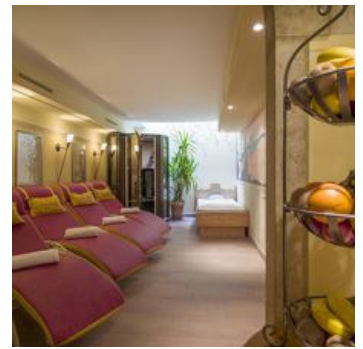

Hotel Loipenstub'n ****

hotel in Brixen im Thale

A warm welcome at the Loipenstub'n!

Your Tyrolean hotel in the Kitzbühel Alps...Arriving at the Hotel Loipenstub'n means relaxing, recuperating and unwinding. We are a small, family-run hotel and place great importance on making you feel at home. Whether on our sun terrace, in the wellness area or at our hotel bar. Add to this a portion of Tyrolean mountain air and warm hospitality and your holiday can begin.

We are looking forward to you, Your family Beihammer and the Loipenstub'n Team!