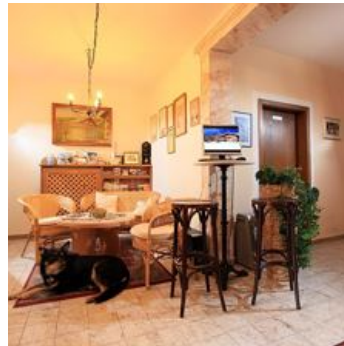

pension in Kirchberg in Tirol

Our house in Kirchberg is located just 6 km from Kitzbühel, surrounded by the Kitzbühel Alps. Enjoy your biker excursions in a rustic, familiar atmosphere. The manager of the hotel is a very enthusiastic biker and will give you lots of tips and recommend excursions. A 10-minute walk takes you to Kirchberg's village centre where lots of opportunities and excellent food are available. Help yourself in the hotel's bar around the clock. Also for your use is a TV room and children's play area. We make every effort to make your holiday enjoyable and relaxing. Free WiFi

meadowlands · outskirts of town · on the hiking path · quiet location · near the forest

Rooms and Apartments

Current Offers

double room with shower, WC

2 Personen · 1 Bedrooms · 16 m²

The warmly decorated guest rooms with shower, toilet, telephone, cable TV, radio, free WiFi, most with balcony and the rustic-style breakfast room provide a carefree holiday in a relaxed environment.