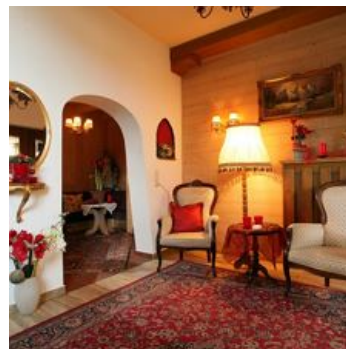

Hotel-Garni Austria ***

pension in Westendorf

Hospitable, family-owned lodge*** in central location. Restaurant, cafes, bars, shopping, tennis, minigolf, ski practice grounds, lifts, cross-country trails, horse-back riding, bicycling in immediate vicinity. Ideal for families. WLAN(WiFi) out of charge. Cosy breakfast and common room with digital HD-TV and radio, lawn for sunbathing. Rooms or apartments with private full bathroom or bathroom with shower and balcony. Half-board available in summer.

central location · right at the cross-country ski trail · right on the bike path · right at the ski-bus/ hiking-bus/ bus stop · right on the slope · on the hiking path