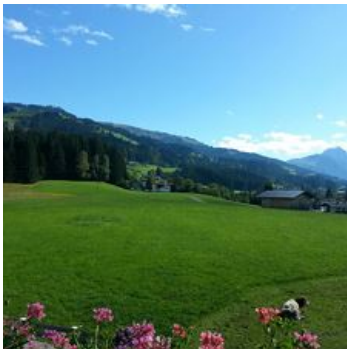

Hof Obertann

farm, farmhouse in Kirchberg in Tirol

Holidays on a farm in the Tyrolean mountains the Alps of Kitzbühel, Region Brixental

"Welcome" to Hof Obertann in Kirchberg

Our farm, built in 1537, is situated at a beautiful location in Kirchberg in Tyrol. This quiet yet central location, in the middle of the Kitzbühel Alps, is a great advantage all year round. Enjoy your holidays here. In Winter, it is possible to ski directly to the house! Just a few minutes away is the entrance to Kitzbühel/Kirchberg Ski Area, with connection to the SkiWelt Wilder Kaiser - Brixental. Cross-country ski trails and Winter walking trails are also easily reached from our house. Hiking, walking, cycling, mountain-biking, golfing, archery - our house is the perfect departure point for numerous recreational activities! Kirchberg's bathing lake is accessible within a 5-minute walk. We look forward to seeing you soon!

Family Hochkogler

quiet location · near the forest · on the hiking path · central location · right on the bike path · meadowlands

Rooms and Apartments

Current Offers

Apartment, shower, toilet, 3 bed rooms