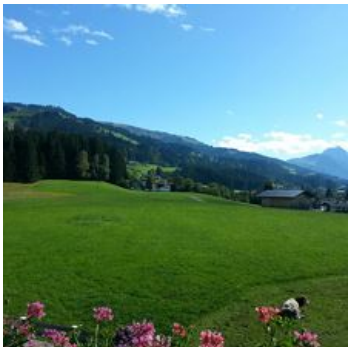

Hof Obertann

farm, farmhouse in Kirchberg in Tirol

Holidays on a farm in the Tyrolean mountains the Alps of Kitzbühel, Region Brixental

"Welcome" to Hof Obertann in Kirchberg

Our farm, built in 1537, is situated at a beautiful location in Kirchberg in Tyrol. This quiet yet central location, in the middle of the Kitzbühel Alps, is a great advantage all year round. Enjoy your holidays here. In Winter, it is possible to ski directly to the house! Just a few minutes away is the entrance to Kitzbühel/Kirchberg Ski Area, with connection to the SkiWelt Wilder Kaiser - Brixental. Cross-country ski trails and Winter walking trails are also easily reached from our house. Hiking, walking, cycling, mountain-biking, golfing, archery - our house is the perfect departure point for numerous recreational activities! Kirchberg's bathing lake is accessible within a 5-minute walk. We look forward to seeing you soon!

Family Hochkogler

quiet location · central location · right on the bike path · near the forest · on the hiking path · meadowlands

Rooms and Apartments

Current Offers

Apartment, shower, toilet, 3 bed rooms