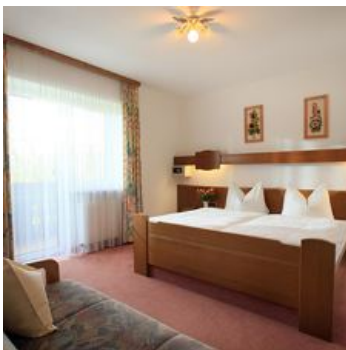

Our family-run Bed & Breakfast is situated in the centre of Westendorf, in a sunny and quiet location. All recreational activities are easily reached on foot in a few minutes! The ski lift on the beginners' ski slope, connecting to the SkiWelt Wilder Kaiser - Brixental and the Kitzbühel/Kirchberg Ski Area, as well as the cross-country ski trails and Winter hiking paths are all basically just outside our front door! Hikes, cycling and mountain bike tours, walks, excursions - everything is possible in Westendorf, surrounded by the Kitzbüheler Alpen. Enjoy some pleasant evenings in our cosy recreational room with tiled stove and guest's fridge ready to begin your next day's holiday re-energised! Terrace, sun-bathing lawn, ski boot dryer, bicycles, telescopic walking sticks (for hire).

on the hiking path · right at the ski-bus/ hiking-bus/ bus stop · quiet location · central location

Rooms and Apartments

Current Offers

double room with shower, WC

Comfortably furnished room, shower/WC, cable-TV, radio, balcony, safe, WiFi, hair dryer.

ab
€ 36,00

per person on 22.07.2024

TO THE OFFER

1-2 Personen · 1 Bedrooms · 20 m²

triple room with shower, WC

Comfortably furnished room, shower/WC, cable-TV, radio, balcony, safe, WiFi, hair dryer

ab
€ 36,00