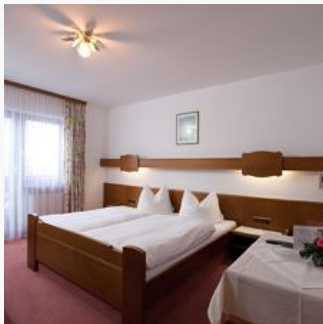

Our family-run Bed & Breakfast is situated in the centre of Westendorf, in a sunny and quiet location. All recreational activities are easily reached on foot in a few minutes! The ski lift on the beginners' ski slope, connecting to the SkiWelt Wilder Kaiser - Brixental and the Kitzbühel/Kirchberg Ski Area, as well as the cross-country ski trails and Winter hiking paths are all basically just outside our front door! Hikes, cycling and mountain bike tours, walks, excursions - everything is possible in Westendorf, surrounded by the Kitzbüheler Alpen. Enjoy some pleasant evenings in our cosy recreational room with tiled stove and guest's fridge ready to begin your next day's holiday re-energised! Terrace, sun-bathing lawn, ski boot dryer, bicycles, telescopic walking sticks (for hire).

on the hiking path · right at the ski-bus/ hiking-bus/ bus stop · quiet location · central location

Rooms and Apartments

Current Offers

double room with shower, WC

Comfortably furnished room, shower/WC, cable-TV, radio, balcony, safe, WiFi, hair dryer.

ab
€ 36,00

per person on 22.07.2024

TO THE OFFER

1-2 Personen · 1 Bedrooms · 20 m²

triple room with shower, WC

Comfortably furnished room, shower/WC, cable-TV, radio, balcony, safe, WiFi, hair dryer

ab
€ 36,00