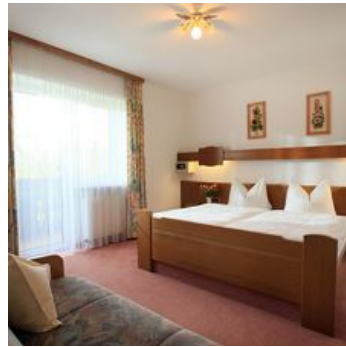

private rooms in Westendorf

Our family-run Bed & Breakfast is situated in the centre of Westendorf, in a sunny and quiet location. All recreational activities are easily reached on foot in a few minutes! The ski lift on the beginners' ski slope, connecting to the SkiWelt Wilder Kaiser - Brixental and the Kitzbühel/Kirchberg Ski Area, as well as the cross-country ski trails and Winter hiking paths are all basically just outside our front door! Hikes, cycling and mountain bike tours, walks, excursions - everything is possible in Westendorf, surrounded by the Kitzbüheler Alpen. Enjoy some pleasant evenings in our cosy recreational room with tiled stove and guest's fridge ready to begin your next day's holiday re-energised! Terrace, sun-bathing lawn, ski boot dryer, bicycles, telescopic walking sticks (for hire).

on the hiking path · right at the ski-bus/ hiking-bus/ bus stop · quiet location · central location

Rooms and Apartments

Current Offers

double room with shower, WC

Comfortably furnished room, shower/WC, cable-TV, radio, balcony, safe, WiFi, hair dryer.

ab
€ 42,00

per person on 03.02.2023

TO THE OFFER

1-2 Personen · 1 Bedrooms · 20 m²

triple room with shower, WC

Comfortably furnished room, shower/WC, cable-TV, radio, balcony, safe, WiFi, hair dryer

ab
€ 42,00