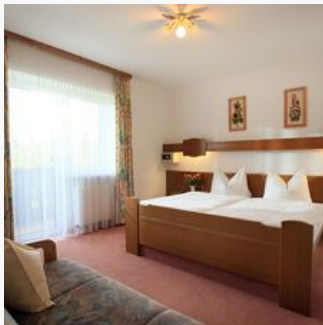

Our family-run Bed & Breakfast is situated in the centre of Westendorf, in a sunny and quiet location. All recreational activities are easily reached on foot in a few minutes! The ski lift on the beginners' ski slope, connecting to the SkiWelt Wilder Kaiser - Brixental and the Kitzbühel/Kirchberg Ski Area, as well as the cross-country ski trails and Winter hiking paths are all basically just outside our front door! Hikes, cycling and mountain bike tours, walks, excursions - everything is possible in Westendorf, surrounded by the Kitzbüheler Alpen. Enjoy some pleasant evenings in our cosy recreational room with tiled stove and guest's fridge ready to begin your next day's holiday re-energised! Terrace, sun-bathing lawn, ski boot dryer, bicycles, telescopic walking sticks (for hire).

on the hiking path · right at the ski-bus/ hiking-bus/ bus stop · quiet location · central location

Rooms and Apartments

Current Offers

double room with shower, WC

Comfortably furnished room, shower/WC, cable-TV, radio, balcony, safe, WiFi, hair dryer.

ab
€ 36,00

per person on 22.07.2024

TO THE OFFER

1-2 Personen · 1 Bedrooms · 20 m²

triple room with shower, WC

Comfortably furnished room, shower/WC, cable-TV, radio, balcony, safe, WiFi, hair dryer

ab
€ 36,00