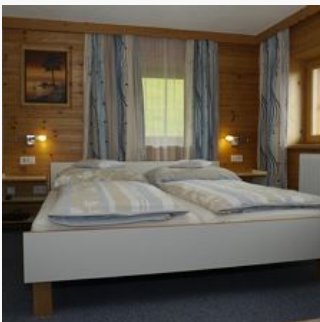

Quiet, comfortable and modern furnished double room with shower and toilet, balcony, Looking for Steinberg, satellite TV, WLAN, safe, hair-dryer, refrigerator

ab
€ 28,00

per person on 17.06.2021

TO THE OFFER

2-3 Personen · 1 Bedrooms · 30 m²

single room with shower

Calm, comfortably and modernly furnished room with shower. View of Holzham, Sat-TV, safe, WLAN, hair-dryer, refrigerator specially

ab
€ 26,00

per person on 17.06.2021

TO THE OFFER

1 Person · 1 Bedrooms · 12 m²

apartment/1 bedroom/shower, WC

2 Personen · 1 Bedrooms · 45 m²

Modern furnished apartment with double room, shower/WC, kitchen with dish washer, dinette, Sat-TV, radio, WLAN, hair-dryer, terrace with view to the village and the Hohe Salve

ab
€ 50,00

per apartment on 17.06.2021

TO THE OFFER

double room with shower

2 Personen · 1 Bedrooms · 20 m²

Quiet, comfortable and modern furnished double room with shower, WC on the floor, balcony, Looking for garden pond and the Choralpe. satellite TV, WLAN, safe, hair-dryer, refrigerator externally