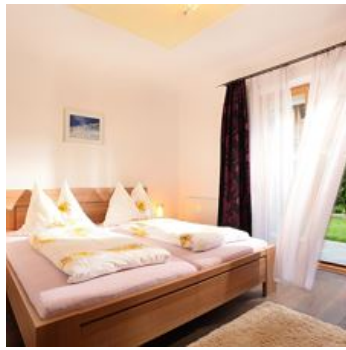

near the forest · on the hiking path · quiet location · right on the bike path

Rooms and Apartments

Current Offers

apartment/1 bedroom/shower, bath tub,WC

2-4 Personen · 1 Bedrooms · 55 m²

Our modern, comfortably furnished, non-smoking apartment with 55m² has everything you need for your well-deserved holiday.