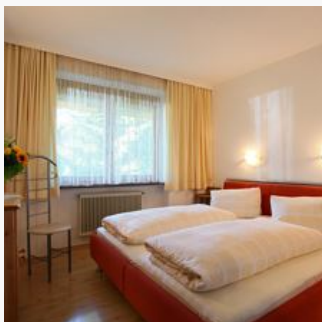

Rooms and Apartments

Current Offers

apartment/2 bedrooms/shower, WC

2-5 Personen · 1 Bedrooms · 60 m²

60 m², family-friendly apartment, separate entrance, garden terrace, play area, disabled-friendly, kitchen with separate dining area, 1 bedroom with shower, wash-hand basin, 1 bedroom with wash-hand b...