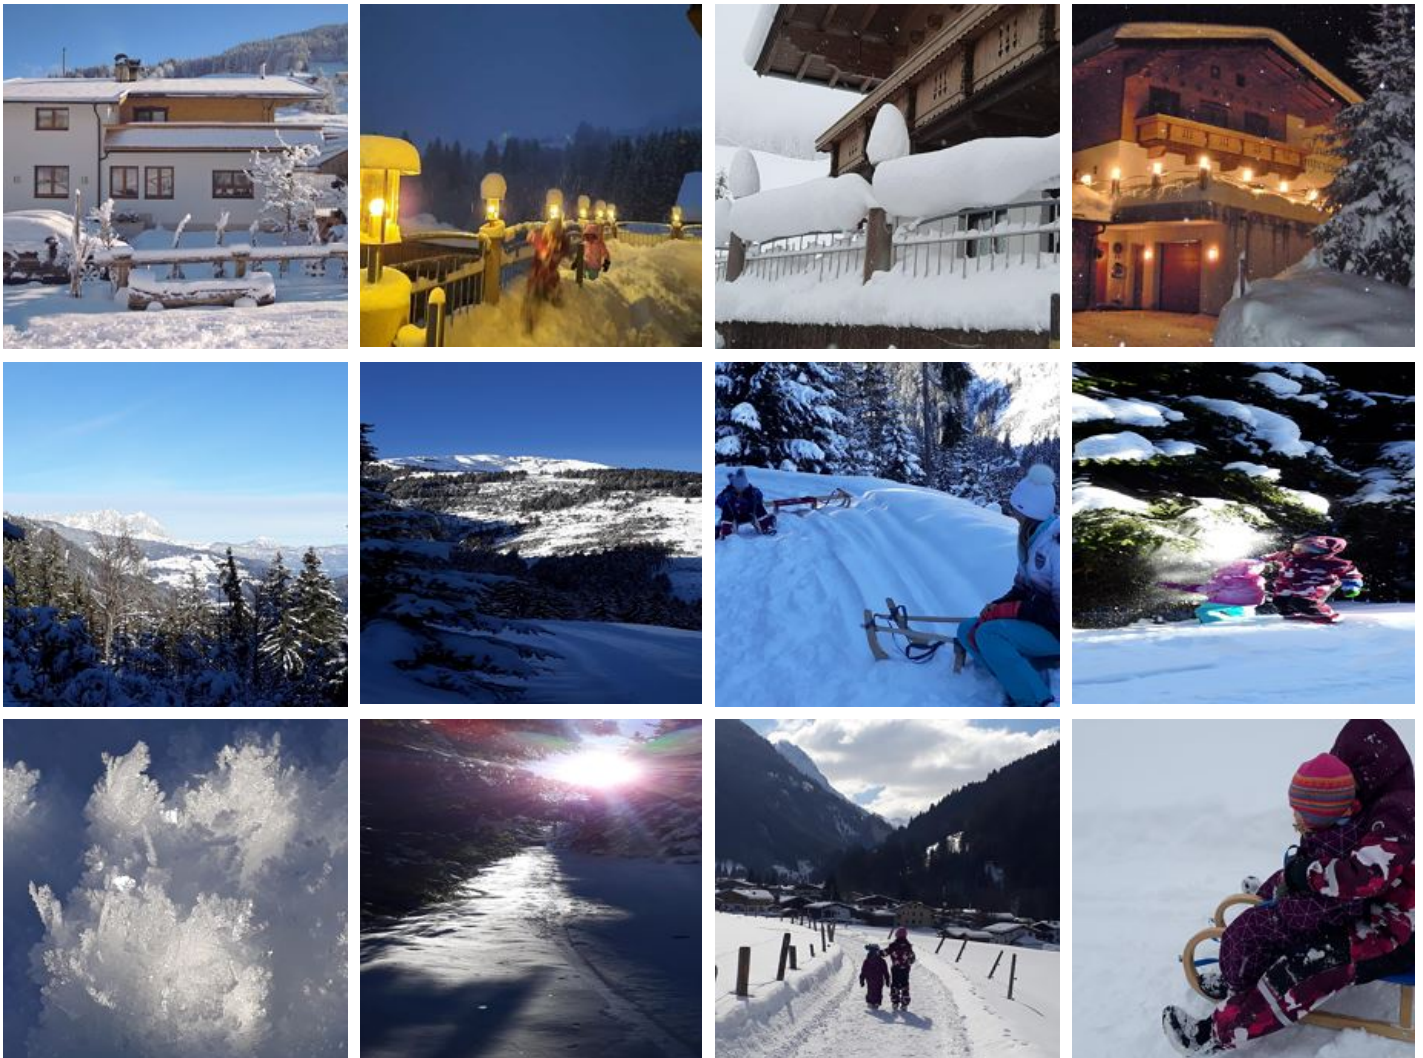

# Haus Gampenblick

## mountain hut in Kirchberg in Tirol

Our child-friendly house is situated 5.5 km from the centre of Kirchberg in the direction of Aschau. Just 200m away is the Ki-West gondola station which brings you directly into the SkiWelt Wilder Kaiser - Brixental. The ski bus stop, which is a 2-minute walk, takes you to the Pengelstein gondola station thus accessing the Kitzbühel/Kirchberg ski area. Breakfast available for an extra charge. Our location is also the perfect departure point for walking, hiking, cycling/mountain-biking or swimming in Summer. Both apartments are newly renovated and furnished.