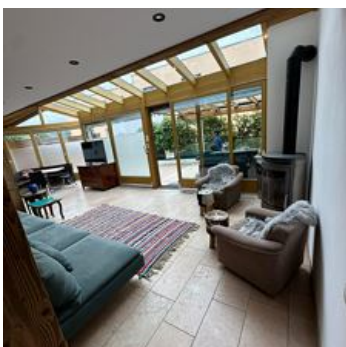

## holiday apartment in Kirchberg in Tirol

Welcome to Haus Gabriele! We are located very centrally yet quietly, offering 3 beautiful apartments for your summer or winter vacation in Kirchberg in Tirol. Our 6-person apartment is on the ground floor, while the other apartments are on the first floor. From our house, you can reach all sports and leisure facilities on foot! In winter, the ski bus stop is just 50 meters away. Every 10 minutes, you can reach the gondolas and lift stations that will take you directly to the Kitzbühel ski area. You can also reach the SkiWelt Wilder Kaiser - Brixental on skis! The cross-country ski trail, ski schools, and ski rentals are also just 100 meters away. In summer, you can hike directly from your doorstep and access beautiful hiking trails in the Kitzbühel Alps! Kirchberg in Tirol and Brixental offer mountain biking, cycling, swimming, golfing, horseback riding, archery, and much more!