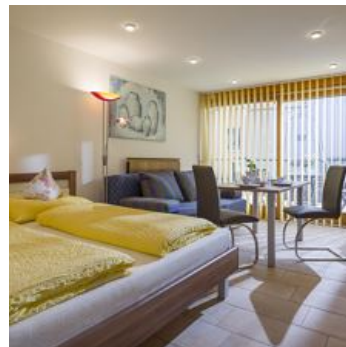

## holiday apartment in Kirchberg in Tirol

Welcome to Haus Gabriele! We are located very centrally yet quietly, offering 3 beautiful apartments for your summer or winter vacation in Kirchberg in Tirol. Our 6-person apartment is on the ground floor, while the other apartments are on the first floor. From our house, you can reach all sports and leisure facilities on foot! In winter, the ski bus stop is just 50 meters away. Every 10 minutes, you can reach the gondolas and lift stations that will take you directly to the Kitzbühel ski area. You can also reach the SkiWelt Wilder Kaiser - Brixental on skis! The cross-country ski trail, ski schools, and ski rentals are also just 100 meters away. In summer, you can hike directly from your doorstep and access beautiful hiking trails in the Kitzbühel Alps! Kirchberg in Tirol and Brixental offer mountain biking, cycling, swimming, golfing, horseback riding, archery, and much more!