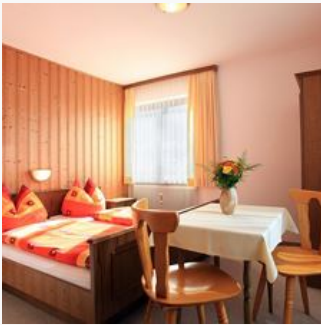

private rooms in Westendorf

Our house is situated at 1,000 m altitude on Westendorf's local mountain, a very quiet location, directly on the ski slope 110 hence no car requirements to reach the bottom gondola station. Rustic furnished breakfast room / lounge with satellite TV, sun terrace, BBQ facilities, table-tennis. Free WiFi.

Snow chains required!

mountain location · near the forest · right on the slope · quiet location

Rooms and Apartments

Current Offers

double room with shower

1-2 Personen · 1 Bedrooms · 15 m²

Approx. 15m², first floor, bedrooms with shower, satellite TV, WC is on the same floor. Free WiFi.

ab
€ 38,00

per person on 12.01.2025

TO THE OFFER

Conditions

Child reduction on request!

Haus Bergfried

private rooms in Westendorf

Nachtsöllberg 16