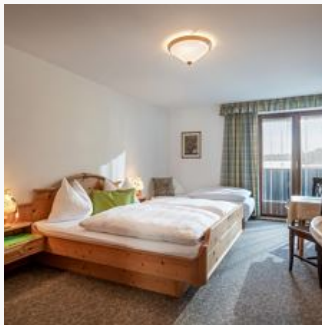

Triple room, shared shower/shared toilet

2-3 Personen · 23 m²

Double bed with an additional single bed, wardrobe, smart TV, cable TV, armchair with table, balcony with seating and mountain view, WiFi FREE

ab
€ 35,00

per person on 17.06.2021

TO THE OFFER