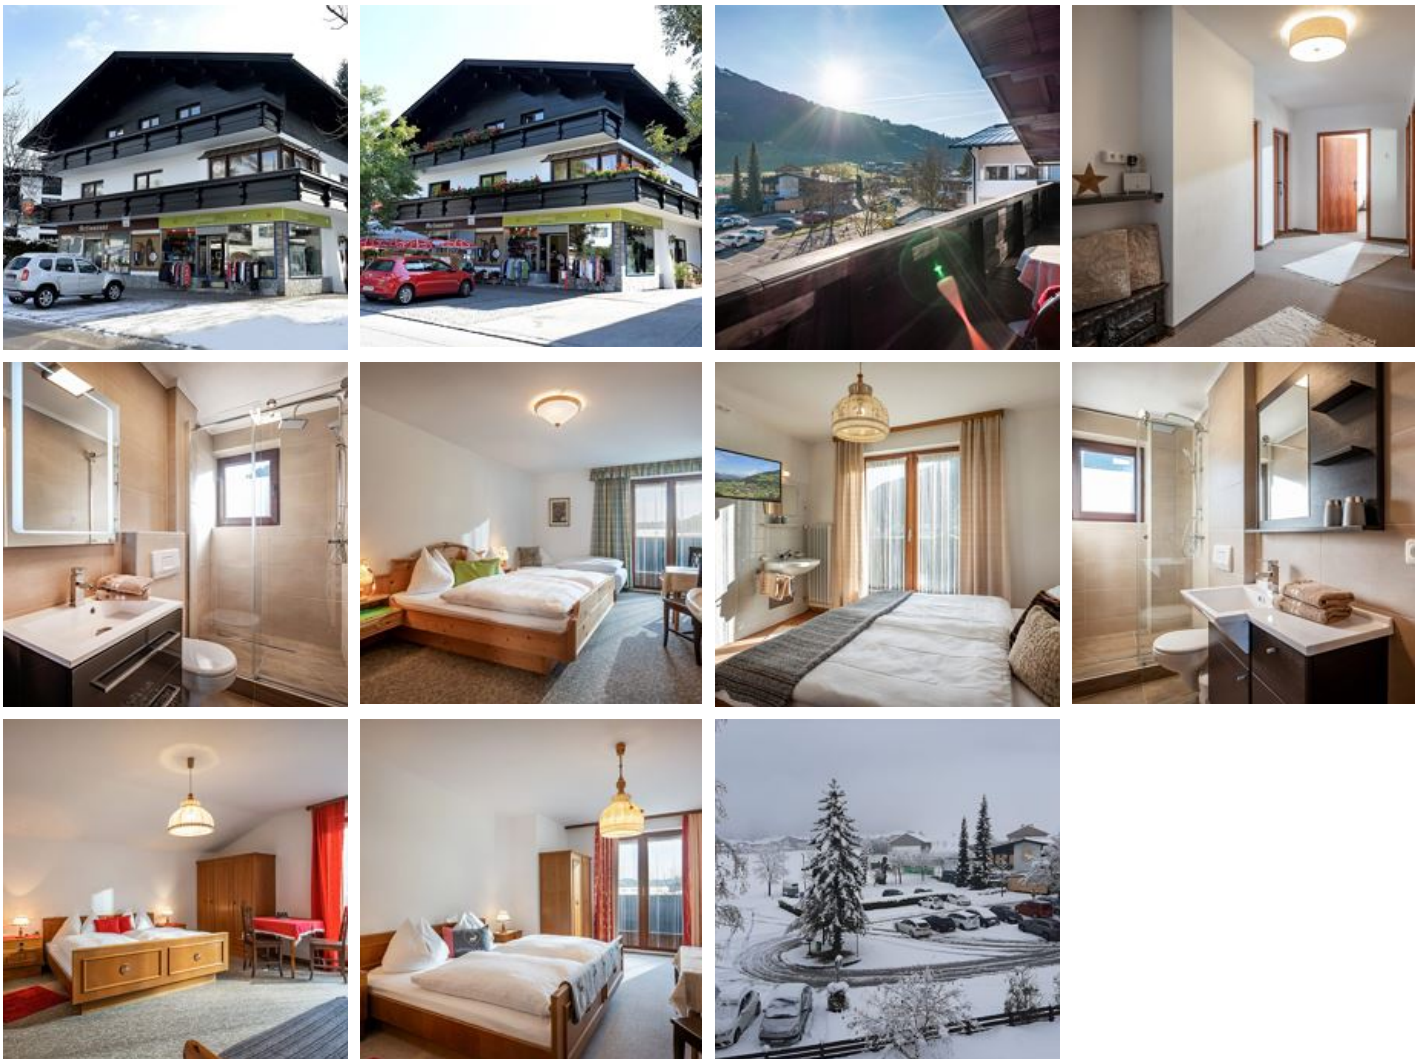

Haus Berger inn in Westendorf

Relax in our house in the center of Westendorf and only a few minutes walk to the SkiLift. Our rooms await you with cosiness, comfort and a Tyrolean atmosphere.

Our house offers 5 beautiful Tyrolean-style rooms with 2 new shared bathrooms.

In the same house we also offer an ala-cart restaurant with a large selection of dishes.

In addition, we also have ski parking spaces and a large parking lot behind the house.