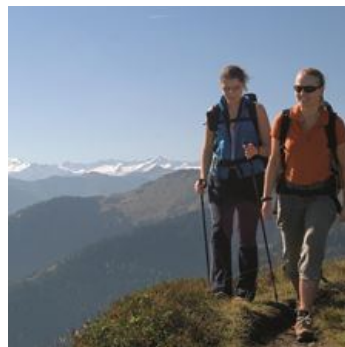

### farm, farmhouse in Kirchberg in Tirol

Welcome to the Grillinghof Farm! Clean mountain air, gentle meadows and tranquillity. How wonderful life can be. On the Grillinghof farm in Kirchberg in Tyrol it's a real holiday! Our farm is beautifully situated at 950m, with a children's playground in front of the house and you can begin your hiking excursions from here too. In Winter it's just a few minutes to the ski slope, directly at the Maierlift! Experience a Holiday on a Farm at any time of the year in the Brixental Valley! Feel like exploring the gentle mountains of the Kitzbüheler Alpen? We look forward to your visit! Hildegard and Alois