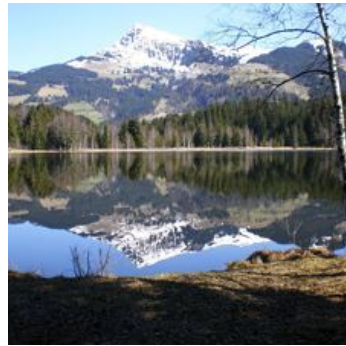

### farm, farmhouse in Kirchberg in Tirol

Welcome to the Grillinghof Farm! Clean mountain air, gentle meadows and tranquillity. How wonderful life can be. On the Grillinghof farm in Kirchberg in Tyrol it's a real holiday! Our farm is beautifully situated at 950m, with a children's playground in front of the house and you can begin your hiking excursions from here too. In Winter it's just a few minutes to the ski slope, directly at the Maierlift! Experience a Holiday on a Farm at any time of the year in the Brixental Valley! Feel like exploring the gentle mountains of the Kitzbüheler Alpen? We look forward to your visit! Hildegard and Alois

on the hiking path · quiet location · private setting · outskirts of town · near the forest · mountain location · meadowlands