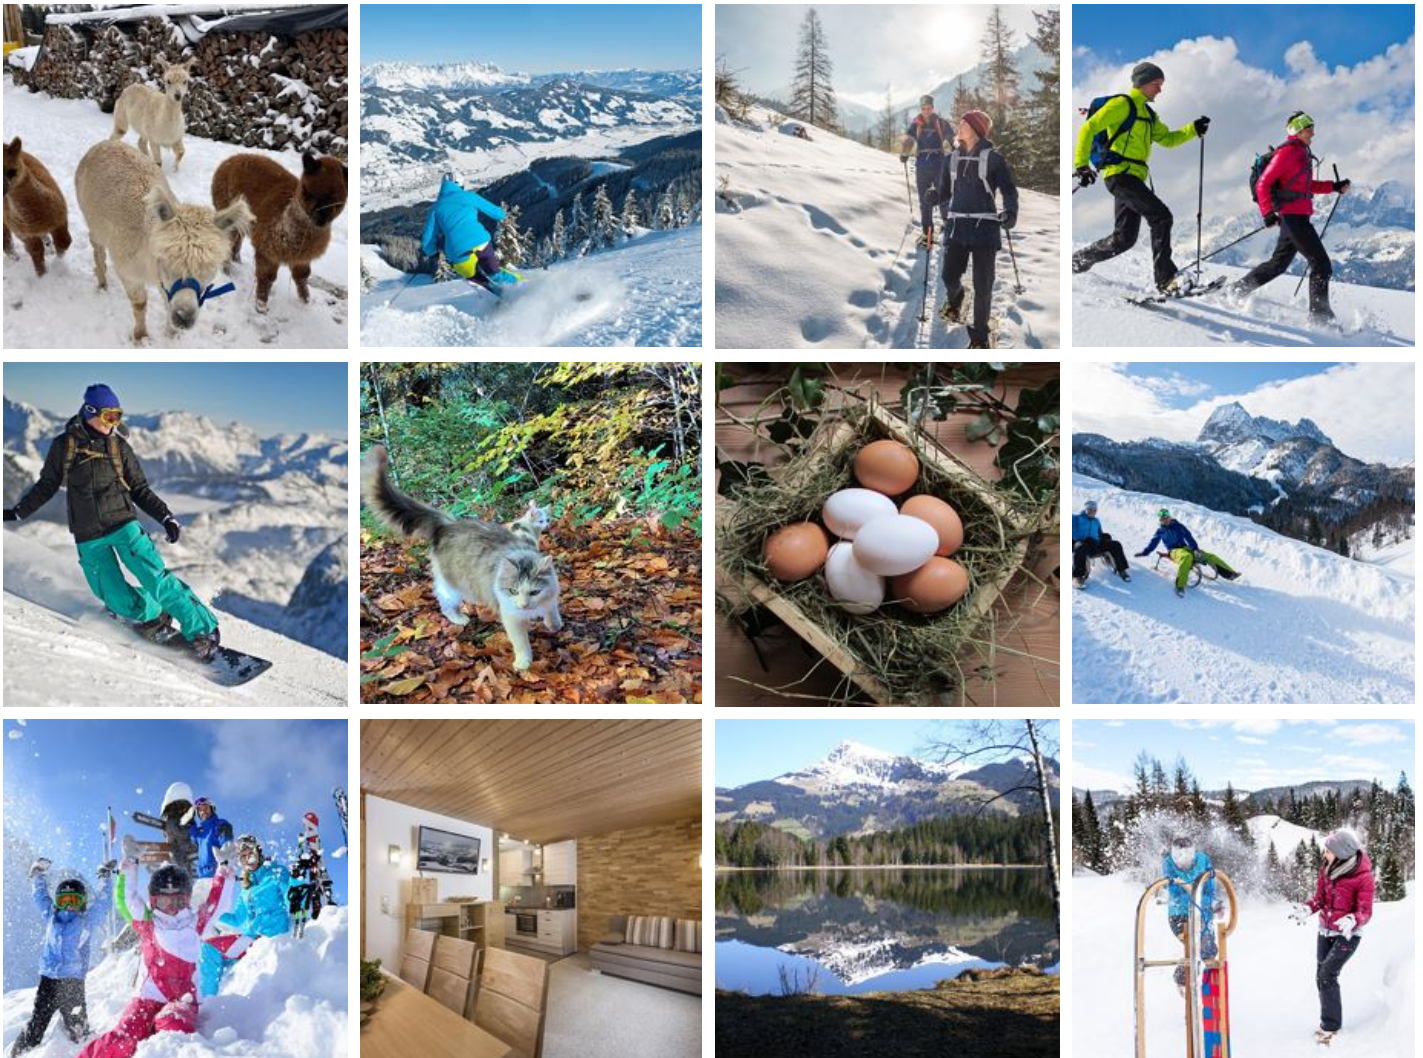

Welcome to the Grillinghof Farm! Clean mountain air, gentle meadows and tranquillity. How wonderful life can be. On the Grillinghof farm in Kirchberg in Tyrol it's a real holiday! Our farm is beautifully situated at 950m, with a children's playground in front of the house and you can begin your hiking excursions from here too. In Winter it's just a few minutes to the ski slope, directly at the Maierlift! Experience a Holiday on a Farm at any time of the year in the Brixental Valley! Feel like exploring the gentle mountains of the Kitzbüheler Alpen? We look forward to your visit! Hildegard and Alois

on the hiking path · quiet location · private setting · outskirts of town · near the forest · mountain location · meadowlands

Rooms and Apartments

Current Offers

apartment/1 bedroom/shower, WC

Solid wood furniture, balcony, cot possible, dining area, living area & pull-out sofa (with slatted frame).Kitchen: dishwasher, kettle, coffee maker, oven! Flat screen TVBreath-taking views of the ce...

ab
€ 40,00

per person on 07.08.2024

TO THE OFFER

double room with shower, WC

1-2 Personen · 1 Bedrooms · 16 m²

Comfortable double room, flat screen TV, South-facing balcony and magnificent views of the meadows, surrounding mountains and impressive sunsets. Simply relax and switch-off. Includes delicious break...