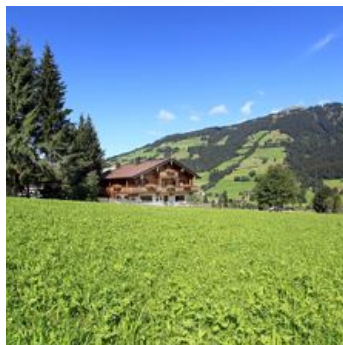

Frühstückspension Jaggei

pension in Brixen im Thale

Achenberg 17 + 15 · A-6364 Brixen im Thale · fam.krimbacher@gmx.at · 0043 650 4300 259

Frühstückspension Jaggei

pension in Brixen im Thale

Our pension is situated in a quiet location and is very easy to reach. Rooms in Tyrolean style, some rooms with shower/WC or shower facilities in the hall, BBQ facilities, own fish pond....