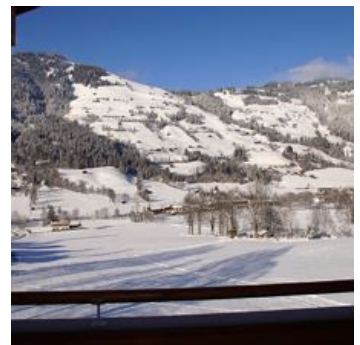

right at the cross-country ski trail - quiet location

Rooms and Apartments

Current Offers

double room with shower, WC

Comfortable double rooms with shower and WC, balcony

2 Personen · 1 Bedrooms · 12 m²

ab
€ 30,00