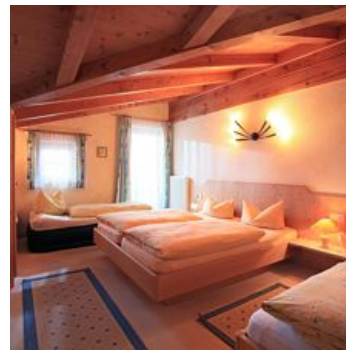

pension in Kirchberg in Tirol

Our guests are our friends! Come and you will be made very welcome! At the entrance to Kirchberg (North) in a quite, sunny location, surrounded by the magnificent Kitzbühel Alps. Our B & B, built in Tyrolean style, has 30 beds, tastefully decorated rooms with a romantic ambiance! All rooms have shower & WC facilities, satellite TV, most with balcony or terrace, comfortable lounge, wonderful breakfast, magnificent sun terrace, sauna, garages, family atmosphere and child-friendly. A good restaurant is beside our house while the ski bus travelling to the Kirchberg/Kitzbühel ski area is closeby. The cross-country ski trails are accessible in minutes. Free WiFi is also available.

on the hiking path · near the forest · quiet location · massage · sauna

Rooms and Apartments

Current Offers

single room with shower, WC

1 Person · 1 Bedrooms · 11 m²

Comfortably furnished, stylish room ideal for relaxation - all rooms with shower, WC, satellite TV, many with balcony or terrace, breakfast buffet.

ab
€ 52,00

per person on 28.01.2023

[TO THE OFFER](#)

double room with shower, WC

1-2 Personen · 1 Bedrooms · 16 m²

Stylish room with beautiful ambiance. Shower, WC, TV, balcony, magnificent breakfast buffet. Spoil yourself.

ab
€ 52,00

per person on 28.01.2023

[TO THE OFFER](#)

Triple room, shower, toilet

3 Personen · 1 Bedrooms · 20 m²

Stylish room with beautiful ambiance. Shower, WC, TV, balcony, magnificent breakfast buffet. Spoil yourself.