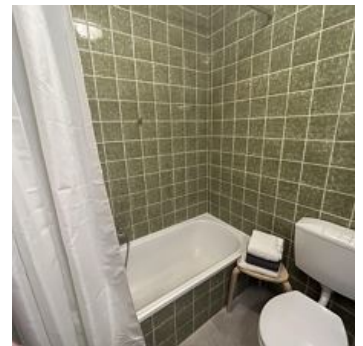

Parkinson possible by the House .

right at the ski-bus/ hiking-bus/ bus stop · right on the slope · right on the bike path · on the hiking path · central location

Rooms and Apartments

Current Offers

Apartment, shower and bath, toilet, facing the garden

1-2 Personen · 1 Bedrooms · 26 m²

ab
€ 89,00

per apartment on 17.06.2024

TO THE OFFER

Apartment, shower, toilet, 1 bed room

1-4 Personen · 1 Bedrooms · 50 m²

Apartment with one bedroom, a living-bedroom, kitchen and a dining niche. The bathroom has a bathtub and a toilet. A balcony to the south

1-2 Personen · 1 Bedrooms · 25 m²

Single room, shower, toilet, north

Single room with a bed 1,40 cm Bathroom with shower and toilet balcony

ab
€ 69,00

per person on 17.06.2024

TO THE OFFER

1 Person · 1 Bedrooms