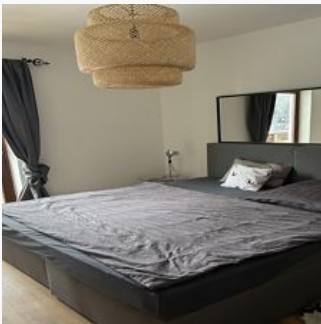

Parkinson possible by the House .

right at the ski-bus/ hiking-bus/ bus stop · right on the slope · right on the bike path · on the hiking path · central location

Rooms and Apartments

Current Offers

Apartment, shower and bath, toilet, facing the garden

1-2 Personen · 1 Bedrooms · 26 m²

ab
€ 89,00

per apartment on 17.06.2024

TO THE OFFER

Apartment, shower, toilet, 1 bed room

1-4 Personen · 1 Bedrooms · 50 m²

Apartment with one bedroom, a living-bedroom, kitchen and a dining niche. The bathroom has a bathtub and a toilet. A balcony to the south