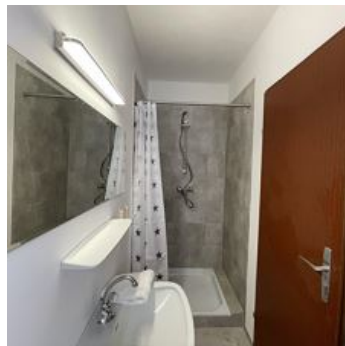

Parkinson possible by the House .

right at the ski-bus/ hiking-bus/ bus stop · right on the slope · right on the bike path · on the hiking path · central location

Rooms and Apartments

Current Offers

Apartment, shower and bath, toilet, facing the garden

1-2 Personen · 1 Bedrooms · 26 m²

ab
€ 89,00

per apartment on 17.06.2024

TO THE OFFER

Apartment, shower, toilet, 1 bed room

1-4 Personen · 1 Bedrooms · 50 m²

Apartment with one bedroom, a living-bedroom, kitchen and a dining niche. The bathroom has a bathtub and a toilet. A balcony to the south

1-2 Personen · 1 Bedrooms · 25 m²

Single room, shower, toilet, north

Single room with a bed 1,40 cm Bathroom with shower and toilet balcony

ab
€ 69,00

per person on 17.06.2024

TO THE OFFER

1 Person · 1 Bedrooms