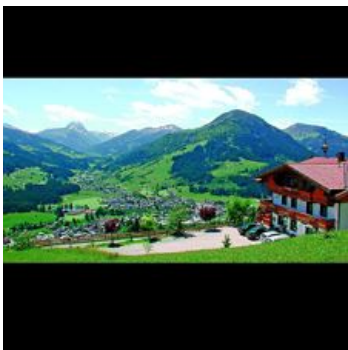

## holiday apartment in Kirchberg in Tirol

The Filzerhof apartment is located on the sunny side of Kirchberg, from where you can enjoy an incomparable 180° view. Treat yourself to some well-deserved, relaxing moments - just a stone's throw away you will find the complete range of leisure activities that the Kitzbühel Alps have to offer.

on the hiking path · near the forest · quiet location · mountain location · meadowlands · outskirts of town · right on the bike path · beauty treatment · massage

## Conditions

The Filzerhof vacation apartment is located on the sunny side of Kirchberg, from where you can enjoy an incomparable 180° view. Treat yourself to your time out and the well-deserved, relaxing moments .