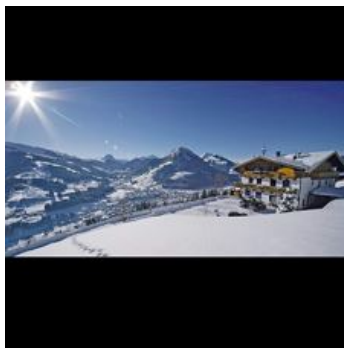

## holiday apartment in Kirchberg in Tirol

The Filzerhof apartment is located on the sunny side of Kirchberg, from where you can enjoy an incomparable 180° view. Treat yourself to some well-deserved, relaxing moments - just a stone's throw away you will find the complete range of leisure activities that the Kitzbühel Alps have to offer.

on the hiking path · near the forest · quiet location · mountain location · meadowlands · outskirts of town · right on the bike path · beauty treatment · massage

## Conditions

The Filzerhof vacation apartment is located on the sunny side of Kirchberg, from where you can enjoy an incomparable 180° view. Treat yourself to your time out and the well-deserved, relaxing moments .