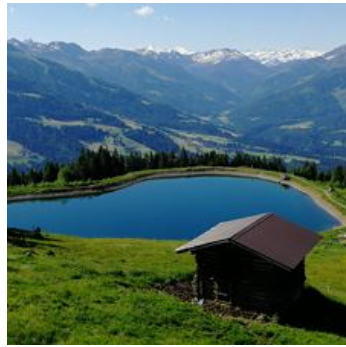

## holiday apartment in Brixen im Thale

Our cozy holiday home for 4-5 persons is in a sunny and quiet location in the "Oberlauterbach" district.

Here you have plenty of space for your family and friends. There are also enough of free parking spaces right in front of the house.

Your holiday home is 1.5 km from the valley stations of the gondola lifts. (about 3 minutes by car) From there you can easily get to the "Wilder Kaiser Brixental ski area" or to "Westendorf" and continue to the "Kirchberg and Kitzbühel ski areas".

Also in summer its the perfect place to start a hiking - or a biking tour.

24 h check-in/check-out with key box

quiet location · near the forest · outskirts of town · meadowlands