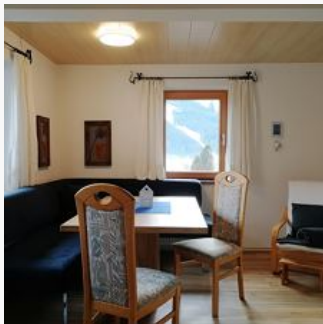

quiet location · near the forest · outskirts of town · meadowlands

Rooms and Apartments

Current Offers

Apartment, separate toilet and shower/bathtub, 2 bed rooms

1-5 Personen · 2 Bedrooms · 80 m²

Very big and comfortable holiday apartment in a silent place. 2 bedrooms, additional bed possible. Kitchen and living room separate. Bathroom/restroom separate. Parking place and free wifi.

ab
€ 100,00

per apartment on 05.06.2023

TO THE OFFER

Conditions

inclusive: electricity, water, heating, wifi, parking-place, towels, bed-linen

Ferienwohnung Ehrensberger

holiday apartment in Brixen im Thale

Oberlauterbach 23
A-6364 Brixen im Thale
Email: ehrensberger-ferien@aon.at