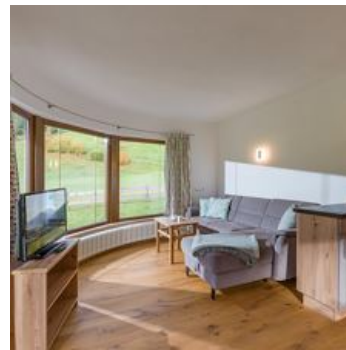

Ferienhaus Widmann

Ferienhaus in Kirchberg in Tirol

Brügglbach 34 · A-6365 Kirchberg in Tirol · josefwidmann@hotmail.com · 0043 6644053830

Ferienhaus Widmann

Ferienhaus in Kirchberg in Tirol

Our house, which we have completely renovated, is located in Aschau near Kirchberg, with a magnificent view of the surrounding mountains. The house is near a bus stop, from where you can quickly reach the Ki-West gondola and the Pengelsteinbahn, which takes you to the Kitzbühel ski area. Our property includes a small farm where we breed an endangered breed of sheep. With us you can relax in a completely peaceful environment.