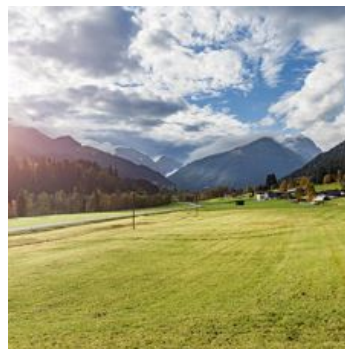

Ferienhaus Widmann

Ferienhaus in Kirchberg in Tirol

Brügglbach 34 · A-6365 Kirchberg in Tirol · josefwidmann@hotmail.com · 0043 6644053830

Ferienhaus Widmann

Ferienhaus in Kirchberg in Tirol

Our house, which we have completely renovated, is located in Aschau near Kirchberg, with a magnificent view of the surrounding mountains. The house is near a bus stop, from where you can quickly reach the Ki-West gondola and the Pengelsteinbahn, which takes you to the Kitzbühel ski area. Our property includes a small farm where we breed an endangered breed of sheep. With us you can relax in a completely peaceful environment.