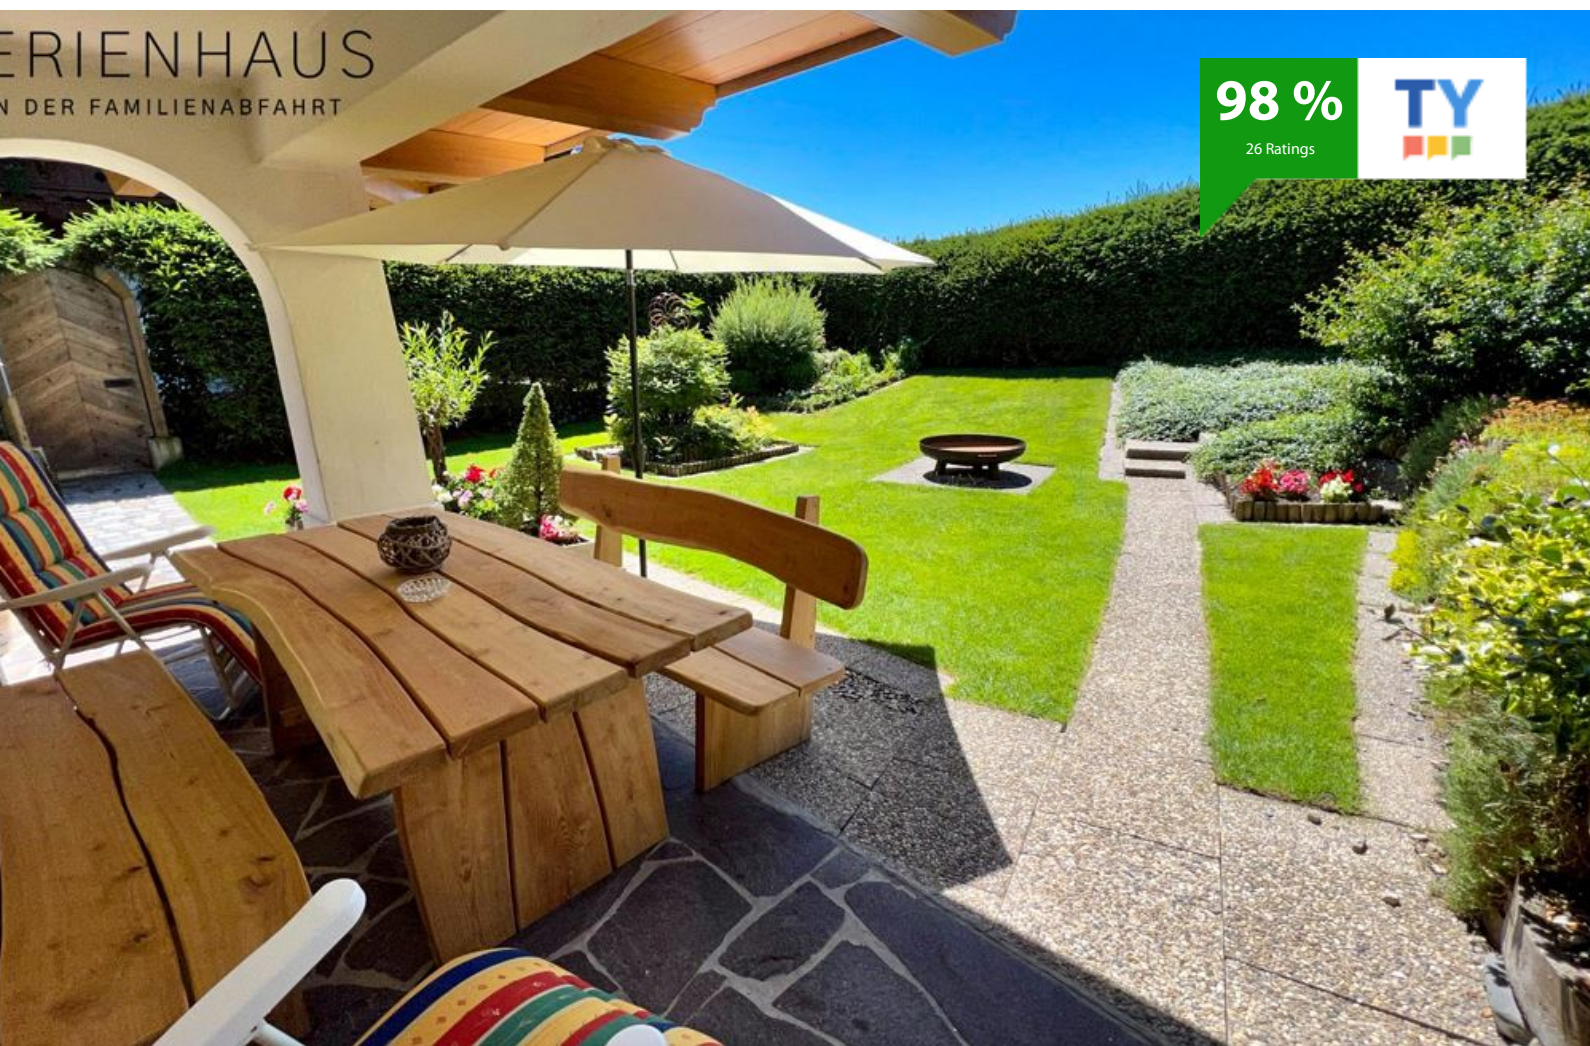

Ferienhaus an der Familienabfahrt

holiday apartment in Brixen im Thale

Lindenweg 6 · A-6364 Brixen im Thale · bettina@schlechter.at