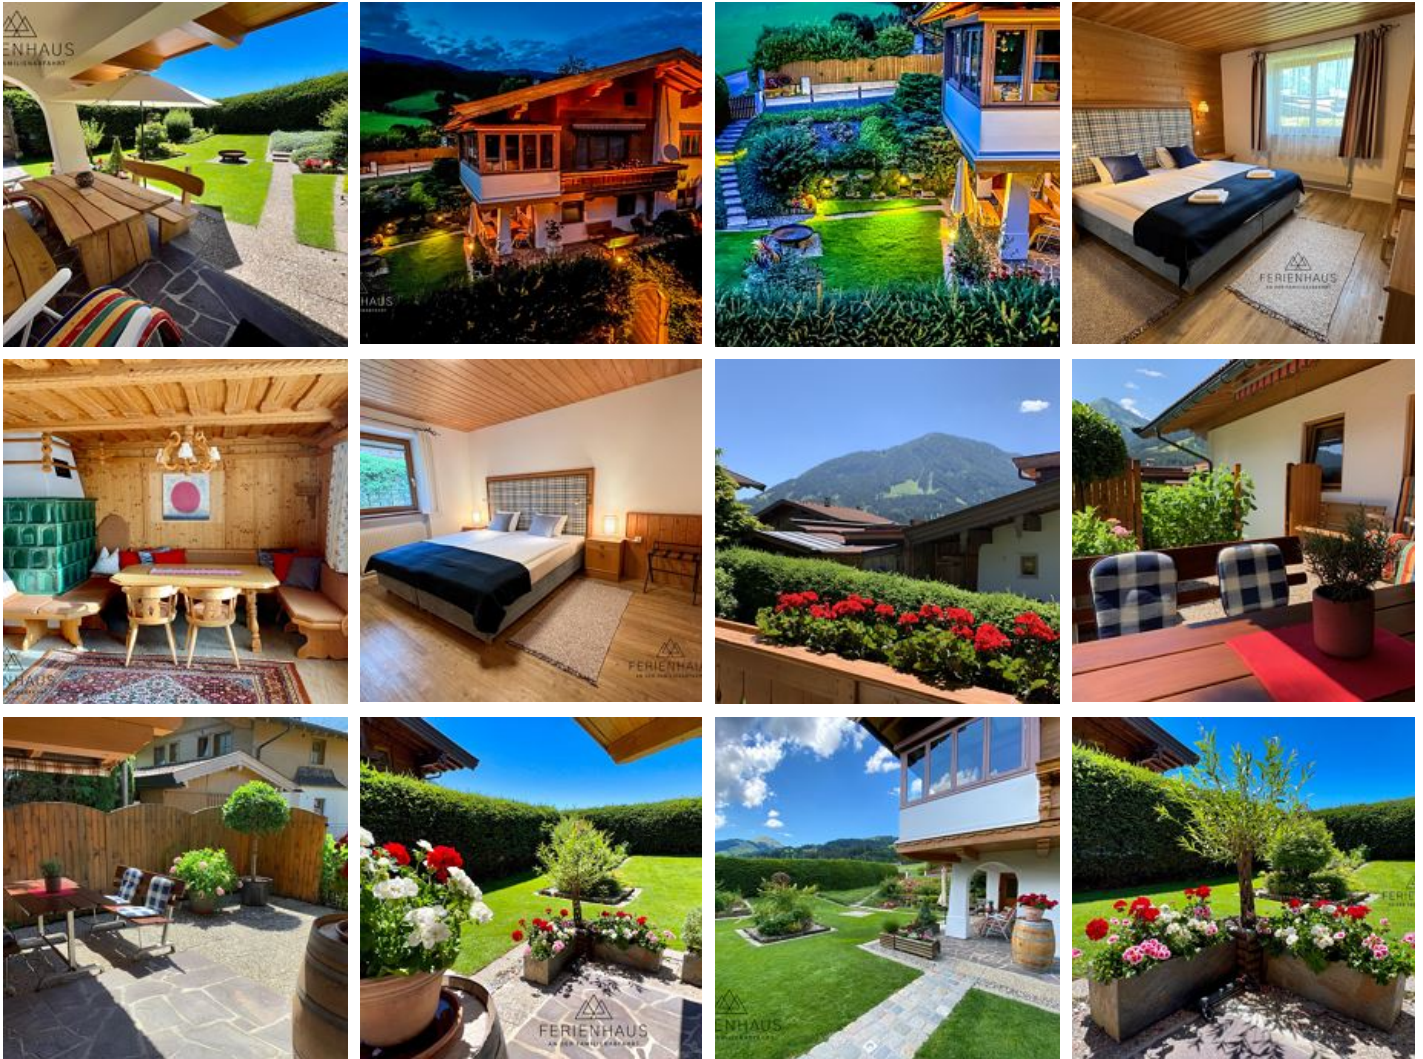

Ferienhaus an der Familienabfahrt

holiday apartment in Brixen im Thale

Lindenweg 6 · A-6364 Brixen im Thale · bettina@schlechter.at

Ferienhaus an der Familienabfahrt

holiday apartment in Brixen im Thale

Welcome to our holiday home on the family slope!

Our holiday home is located on the eastern outskirts of Brixen im Thale. Far enough from the main road to offer you a quiet environment surrounded by lots of nature - and close enough to easily reach the most important places in town on foot. In winter, you can even ski right to your front door. The nearest ski bus stop is only a few minutes' walk away.

The special feature of our house is that both holiday flats have plenty of outdoor space for your sole use:

The larger flat offers you a south-facing balcony, an east-facing conservatory, and its own terrace, with seating and a WEBER barbecue.

The garden flat impresses with its very large, well-maintained garden (south and east side) for your sole use with many seating areas and also a WEBER barbecue.

right on the slope · right on the bike path · meadowlands · quiet location · right at the ski-bus/ hiking-bus/ bus stop · outskirts of town · on the hiking path · near the forest