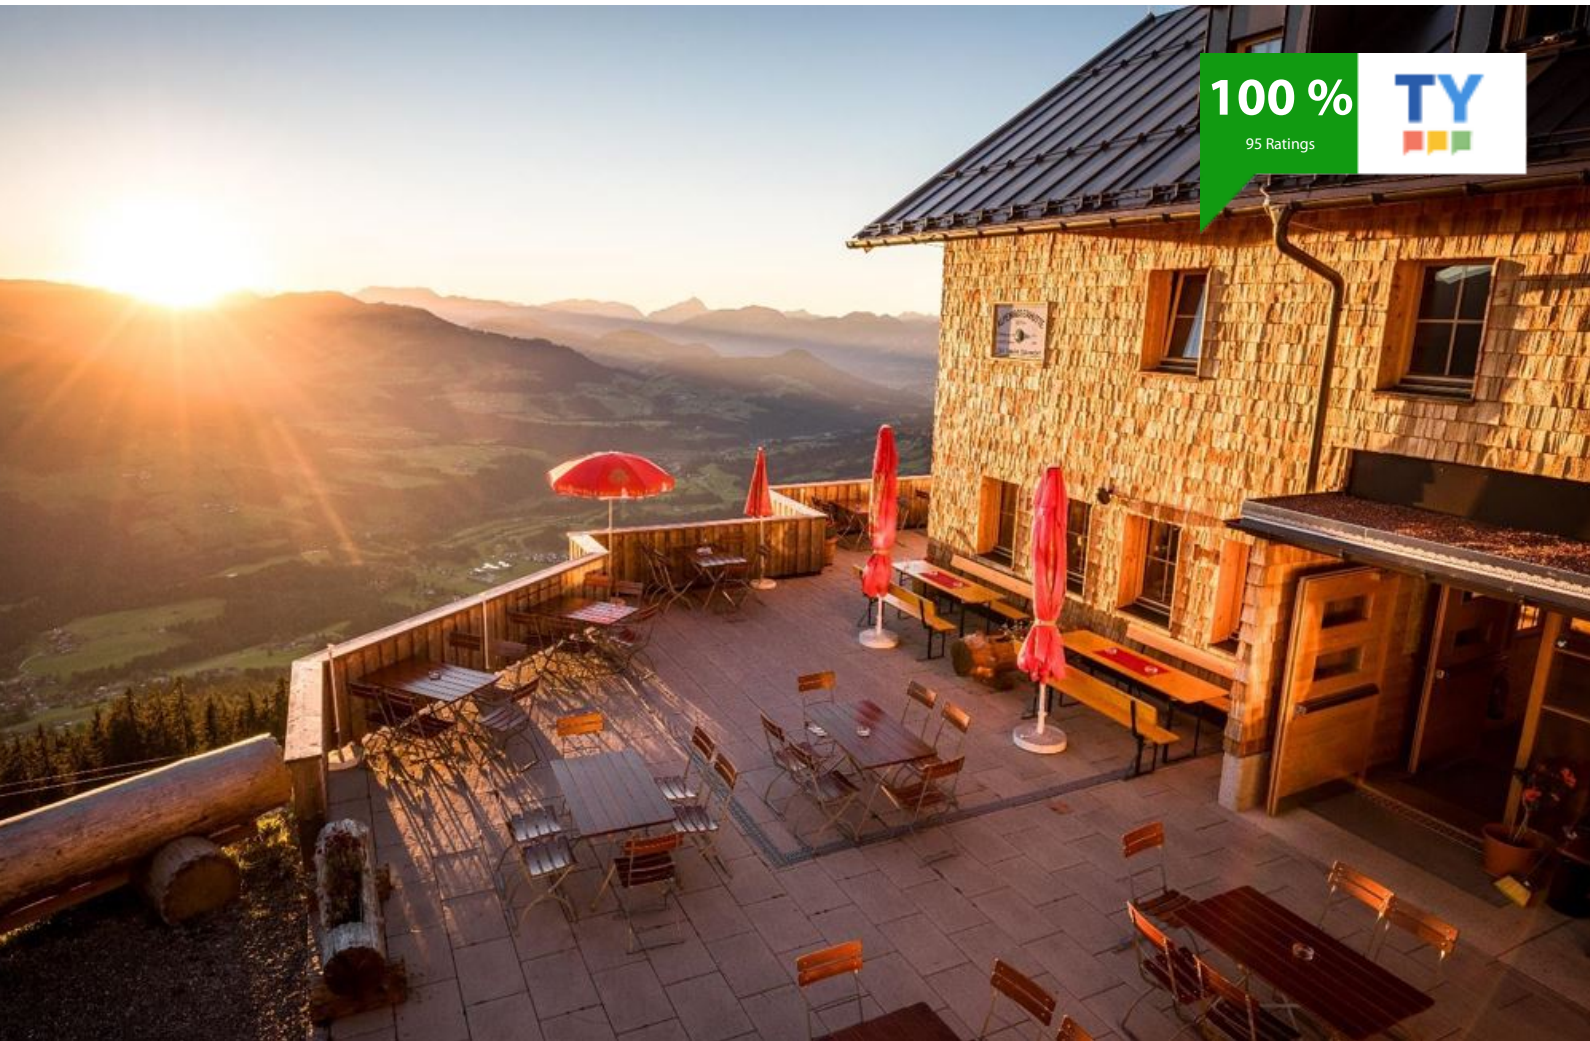

DAV. Alpenrosenhütte

mountain hut in Westendorf

Nachtsöllberg 93 · A-6363 Westendorf · alpenrosenhuetten@aon.at · 0043 5334 6488
Additional information at <http://www.alpenrosenhuetten.at>