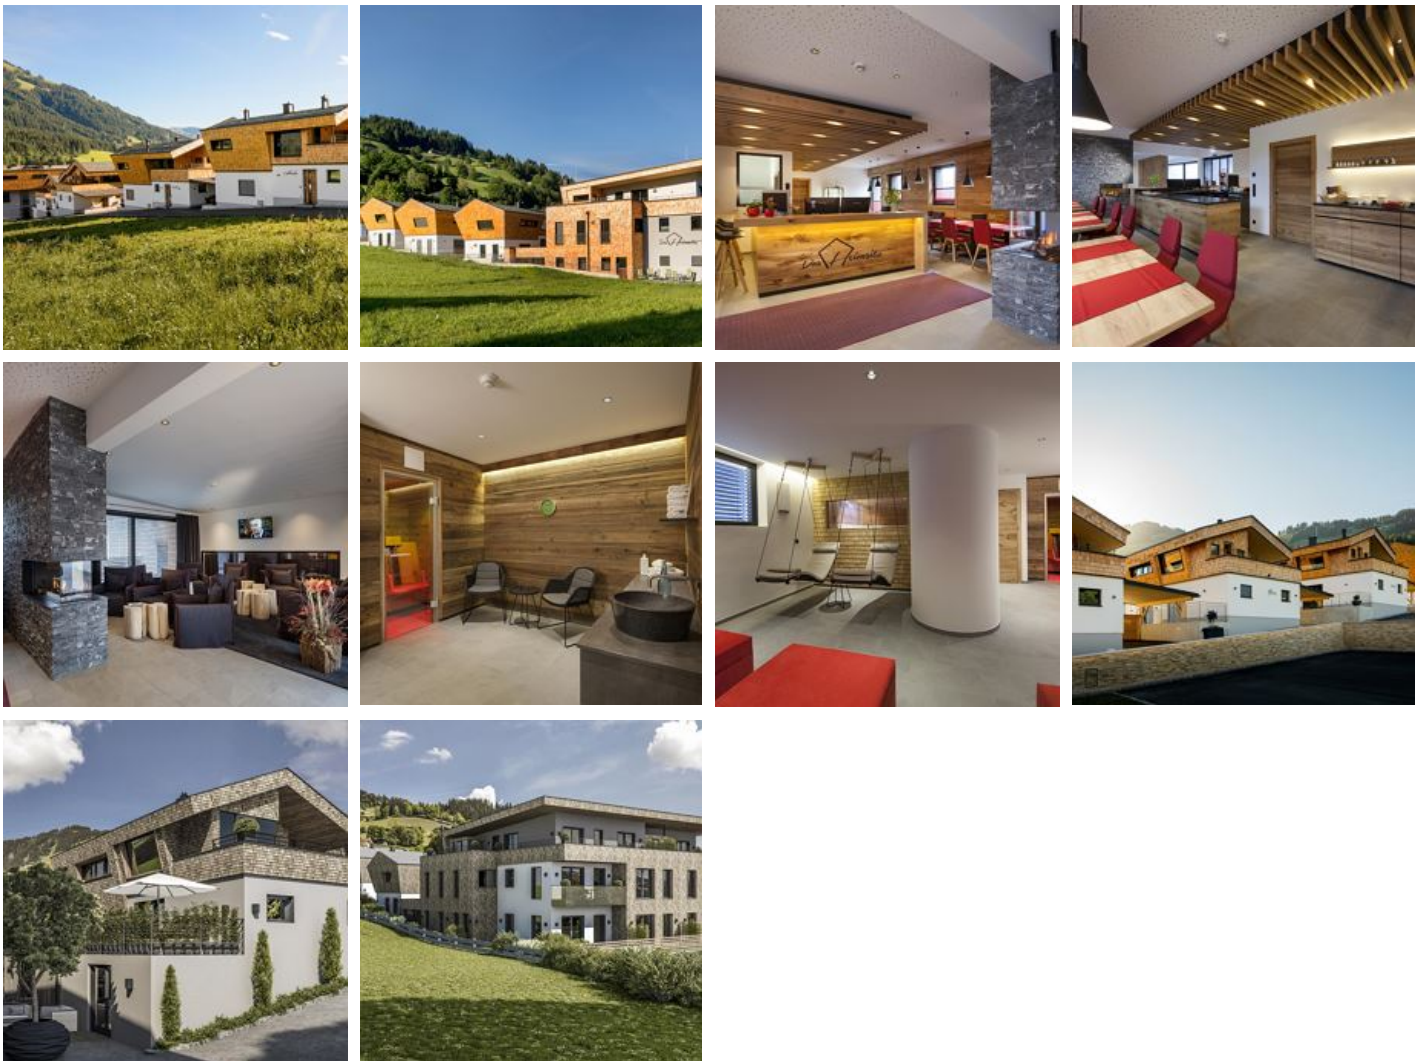

Das Heimsitz: a place to feel comfortable. A place to feel at ease. Inhale deeply and revitalise. In our newly built Chalet Residence, we personally take care of you and your holiday. Let special moments become experiences and Das Heimsitz your second home.

mountain location · quiet location · central location · right on the slope · meadowlands · sauna · yoga · massage · infrared cabin · relaxation room

Rooms and Apartments

Current Offers

Holiday home, shower and bath, toilet, 3 bed rooms