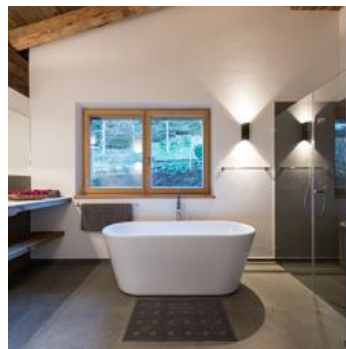

The Chalet Wegmacher is located in the middle of the Kitzbühel Alps in the secluded holiday resort of Kirchberg in Tyrol. The famous town of Kitzbühel is only 6 kilometers away. The unobstructed hillside location on the Sonnberg, facing south, offers maximum sunshine. Several gondola lifts can be reached within a few minutes by car. You can rent the exclusive chalet with approx. 230 sqm for up to 8 people by the week. Each of the 4 bedrooms has its own bathroom with shower / toilet and direct access to the terrace or balcony. You can enjoy the view of the surrounding Kitzbühel mountains in the light-flooded living area on the upper floor with exposed roof trusses made of old wood and large panoramic sliding doors. To crown a perfect vacation day, there is a private spa with sauna, wellness shower and relaxation room with direct access to the sun terraces. The open fireplace then provides cozy warmth and the fully equipped old wood kitchen invites you to extensive cooking.

mountain location · outskirts of town · quiet location

Rooms and Apartments

Current Offers

Holiday home, shower and bath tub, 4 or more bed rooms

1-8 Personen · 4 Bedrooms · 230 m²

Chalet Wegmacher is a luxury holiday house located in the heart of the Kitzbühel Alps in the popular resort of Kirchberg in Tirol. The famous town of Kitzbühel is only 6 kilometers away. The exclusive...