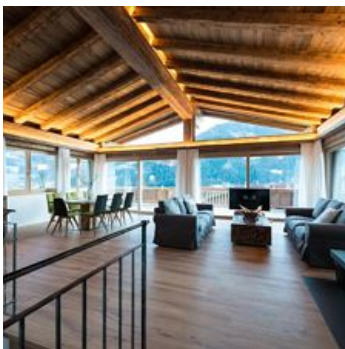

The Chalet Wegmacher is located in the middle of the Kitzbühel Alps in the secluded holiday resort of Kirchberg in Tyrol. The famous town of Kitzbühel is only 6 kilometers away. The unobstructed hillside location on the Sonnberg, facing south, offers maximum sunshine. Several gondola lifts can be reached within a few minutes by car. You can rent the exclusive chalet with approx. 230 sqm for up to 8 people by the week. Each of the 4 bedrooms has its own bathroom with shower / toilet and direct access to the terrace or balcony. You can enjoy the view of the surrounding Kitzbühel mountains in the light-flooded living area on the upper floor with exposed roof trusses made of old wood and large panoramic sliding doors. To crown a perfect vacation day, there is a private spa with sauna, wellness shower and relaxation room with direct access to the sun terraces. The open fireplace then provides cozy warmth and the fully equipped old wood kitchen invites you to extensive cooking.

mountain location · outskirts of town · quiet location

Rooms and Apartments

Current Offers

Holiday home, shower and bath tub, 4 or more bed rooms

1-8 Personen · 4 Bedrooms · 230 m²

Chalet Wegmacher is a luxury holiday house located in the heart of the Kitzbühel Alps in the popular resort of Kirchberg in Tirol. The famous town of Kitzbühel is only 6 kilometers away. The exclusive...