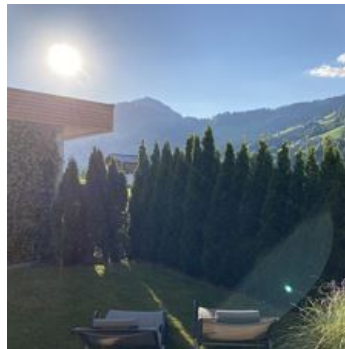

Chalet Tirol

holiday apartment in Brixen im Thale

Badhausweg 30 · A-6364 Brixen im Thale · chalet.tirol@brixen.cc · 0043 664 4394879

Chalet Tirol

holiday apartment in Brixen im Thale

The newly in 2015 built 75m2 apartment with tyrolian flair is inviting you for relaxing and having a good time in summer and winter season. The high quality living room with separate modern kitchen has directly access to the own garden with relaxing seats. Two very comfortable rooms with a mix of modern and traditional furniture are offering a lot of space for our guests. Each room has his own chic bath - a small wellness oasis. The Chalet is offering you a own lockable room for skies, snowboards and bikes. Lot of adventures and possibilities to experience are waiting for you in area of the Kitzbühler Alps - hiking, skiing, bike-and mountain bike. We are looking forward for your stay.

right on the bike path · quiet location · outskirts of town · right on the slope · near the forest · central location · right at the ski-bus/
hiking-bus/ bus stop · on the hiking path · right at the cross-country ski trail · meadowlands