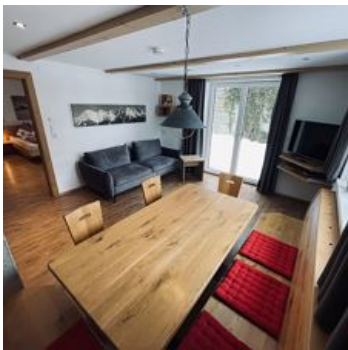

Chalet Tirol

holiday apartment in Brixen im Thale

Badhausweg 30 · A-6364 Brixen im Thale · chalet.tirol@brixen.cc · 0043 664 4394879

Chalet Tirol

holiday apartment in Brixen im Thale

The newly in 2015 built 75m2 apartment with tyrolian flair is inviting you for relaxing and having a good time in summer and winter season. The high quality living room with separate modern kitchen has directly access to the own garden with relaxing seats. Two very comfortable rooms with a mix of modern and traditional furniture are offering a lot of space for our guests. Each room has his own chic bath - a small wellness oasis. The Chalet is offering you a own lockable room for skies, snowboards and bikes. Lot of adventures and possibilities to experience are waiting for you in area of the Kitzbühler Alps - hiking, skiing, bike-and mountain bike. We are looking forward for your stay.

Rooms and Apartments

Current Offers

Apartment, shower and bath, toilet, 2 bed rooms

The newly in 2015 built 75m2 apartment with tyrolian flair is inviting you for relaxing and having a good time in summer and winter season.