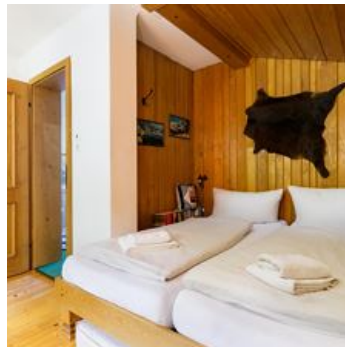

Chalet Levi

holiday apartment in Kirchberg in Tirol

Aschauerstraße 74 · A-6365 Kirchberg in Tirol · rainer@alpinehosthelpers.com · **+43 6601906700**

Chalet Levi

holiday apartment in Kirchberg in Tirol

The chalet features a large open-plan living and dining area with a family-sized table.- Stay warm with the open wood fireplace and furnace.- Fully equipped kitchen with everything you need to prepare delicious meals at home.- Downstairs bedroom: Small double bed for one person.- Upstairs, there are 2 x large double bedrooms with balconies, both with wardrobes, tables, and chairs.- There is also a small children's bedroom for one person.- Downstairs cellar bedroom with a small window, featuring 2 single beds and a chill area with a couch.- Newly renovated bathroom with shower, toilet, and washbasin.- Downstairs has a separate guest toilet.- Outhouse with a private sauna.- Large garden with a grill and seating area.- Flat-screen TV with Austrian channels.- Fast WIFI.- Washing machine and dryer downstairs.
Everything you need to enjoy everything the Alps have to offer!

outskirts of town · quiet location · sauna

Rooms and Apartments

Current Offers

Chalet Levi

Large family chalet for up to 8 people. With private garden, sauna, fire place and fully fitted kitchen. Close to ski lifts and hiking and mountain biking paths.