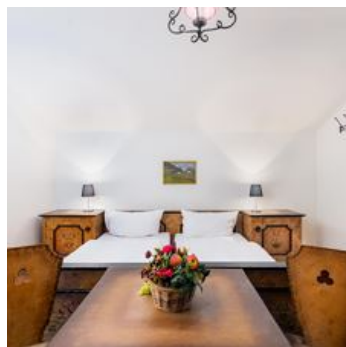

Chalet Levi

holiday apartment in Kirchberg in Tirol

Aschauerstraße 74 · A-6365 Kirchberg in Tirol · rainer@alpinehosthelpers.com · **+43 6601906700**

Chalet Levi

holiday apartment in Kirchberg in Tirol

The chalet features a large open-plan living and dining area with a family-sized table.- Stay warm with the open wood fireplace and furnace.- Fully equipped kitchen with everything you need to prepare delicious meals at home.- Downstairs bedroom: Small double bed for one person.- Upstairs, there are 2 x large double bedrooms with balconies, both with wardrobes, tables, and chairs.- There is also a small children's bedroom for one person.- Downstairs cellar bedroom with a small window, featuring 2 single beds and a chill area with a couch.- Newly renovated bathroom with shower, toilet, and washbasin.- Downstairs has a separate guest toilet.- Outhouse with a private sauna.- Large garden with a grill and seating area.- Flat-screen TV with Austrian channels.- Fast WIFI.- Washing machine and dryer downstairs.
Everything you need to enjoy everything the Alps have to offer!