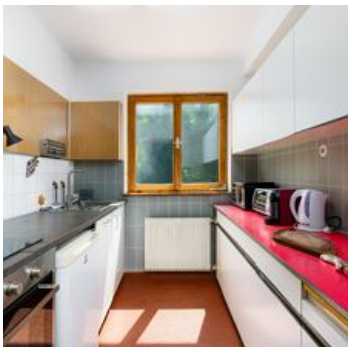

Chalet Levi

holiday apartment in Kirchberg in Tirol

Aschauerstraße 74 · A-6365 Kirchberg in Tirol · rainer@alpinehosthelpers.com · **+43 6601906700**

Chalet Levi

holiday apartment in Kirchberg in Tirol

The chalet features a large open-plan living and dining area with a family-sized table.- Stay warm with the open wood fireplace and furnace.- Fully equipped kitchen with everything you need to prepare delicious meals at home.- Downstairs bedroom: Small double bed for one person.- Upstairs, there are 2 x large double bedrooms with balconies, both with wardrobes, tables, and chairs.- There is also a small children's bedroom for one person.- Downstairs cellar bedroom with a small window, featuring 2 single beds and a chill area with a couch.- Newly renovated bathroom with shower, toilet, and washbasin.- Downstairs has a separate guest toilet.- Outhouse with a private sauna.- Large garden with a grill and seating area.- Flat-screen TV with Austrian channels.- Fast WIFI.- Washing machine and dryer downstairs.
Everything you need to enjoy everything the Alps have to offer!

outskirts of town · quiet location · sauna

Rooms and Apartments

Current Offers

Chalet Levi

Large family chalet for up to 8 people. With private garden, sauna, fire place and fully fitted kitchen. Close to ski lifts and hiking and mountain biking paths.