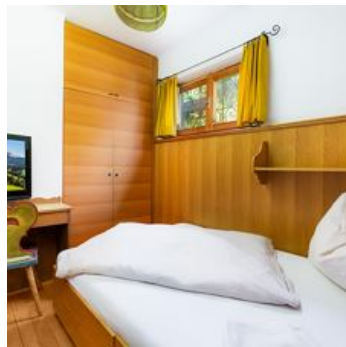

Chalet Levi

holiday apartment in Kirchberg in Tirol

Aschauerstraße 74 · A-6365 Kirchberg in Tirol · rainer@alpinehosthelpers.com · **+43 6601906700**

Chalet Levi

holiday apartment in Kirchberg in Tirol

The chalet features a large open-plan living and dining area with a family-sized table.- Stay warm with the open wood fireplace and furnace.- Fully equipped kitchen with everything you need to prepare delicious meals at home.- Downstairs bedroom: Small double bed for one person.- Upstairs, there are 2 x large double bedrooms with balconies, both with wardrobes, tables, and chairs.- There is also a small children's bedroom for one person.- Downstairs cellar bedroom with a small window, featuring 2 single beds and a chill area with a couch.- Newly renovated bathroom with shower, toilet, and washbasin.- Downstairs has a separate guest toilet.- Outhouse with a private sauna.- Large garden with a grill and seating area.- Flat-screen TV with Austrian channels.- Fast WIFI.- Washing machine and dryer downstairs.
Everything you need to enjoy everything the Alps have to offer!

outskirts of town · quiet location · sauna

Rooms and Apartments

Current Offers

Chalet Levi

Large family chalet for up to 8 people. With private garden, sauna, fire place and fully fitted kitchen. Close to ski lifts and hiking and mountain biking paths.

ab
€ 165,00

per apartment on 11.12.2024

TO THE OFFER

1-8 Personen · 5 Bedrooms · 180 m²

Conditions

Large family chalet for up to 8 people. With large garden, private sauna, fully fitted kitchen and fire place. Close to ski lifts as well as hiking and mountain biking paths.