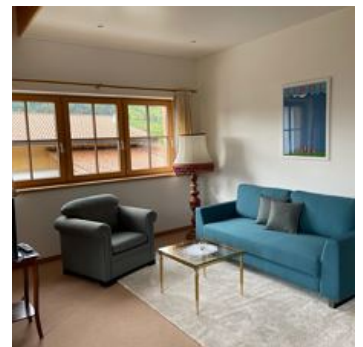

Chalet Isabella

holiday apartment in Westendorf

Nice private house with two tastefully furnished apartments in a quiet and central location.

All sport and recreational facilities can be easily reached without the use of a car!

The beginners' ski slope is within very close proximity and provides access to the ski area SkiWelt Wilder Kaiser Brixental. Enjoy the magnificent central location. An unforgettable holiday awaits you in Westendorf, in the middle of the Kitzbüheler Alpen.

meadowlands · right on the bike path · right at the cross-country ski trail · on the hiking path · central location · quiet location