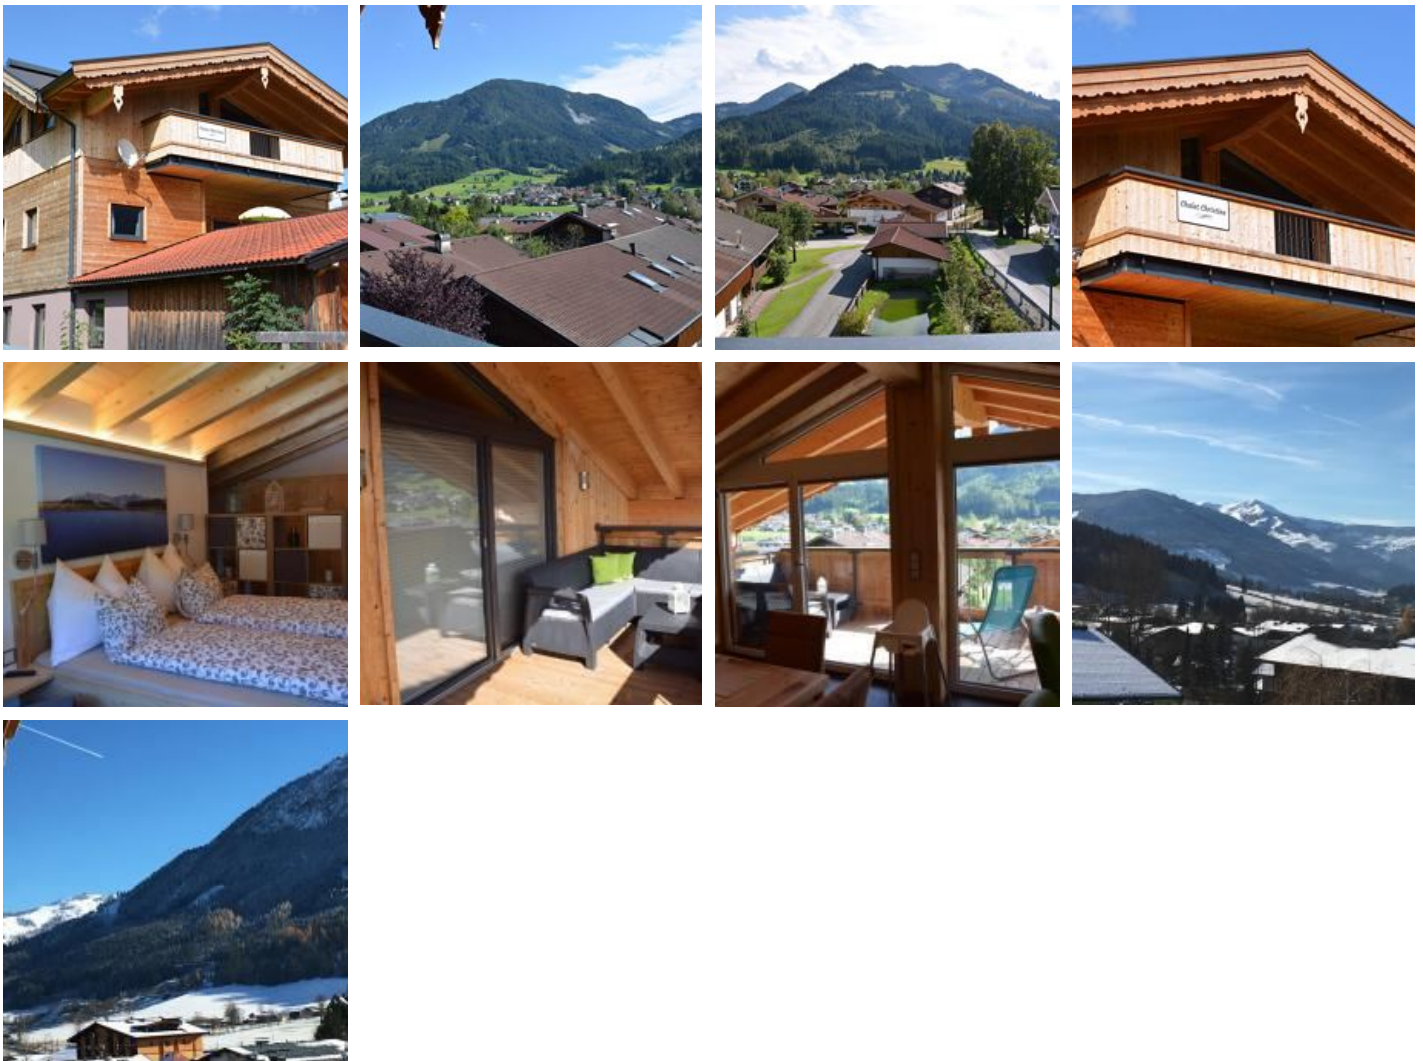

# Chalet Christine

## holiday apartment in Brixen im Thale

The house was completely renovated in 2016 and is located in the sunnyside of Brixen im Thale. The local centre is about 5 minutes walk away and also all public transport connections are in the immediate vicinity. Exclusive holiday apartment in a quiet location with fantastic mountains views.

#### Apartment, shower and bath, toilet, 2 bed rooms

Exclusive holiday apartment in a quiet location with fantastic mountain views. The house was completely renovated in 2016 and is located in the sunny side of Brixen im Thale. The local center is about...