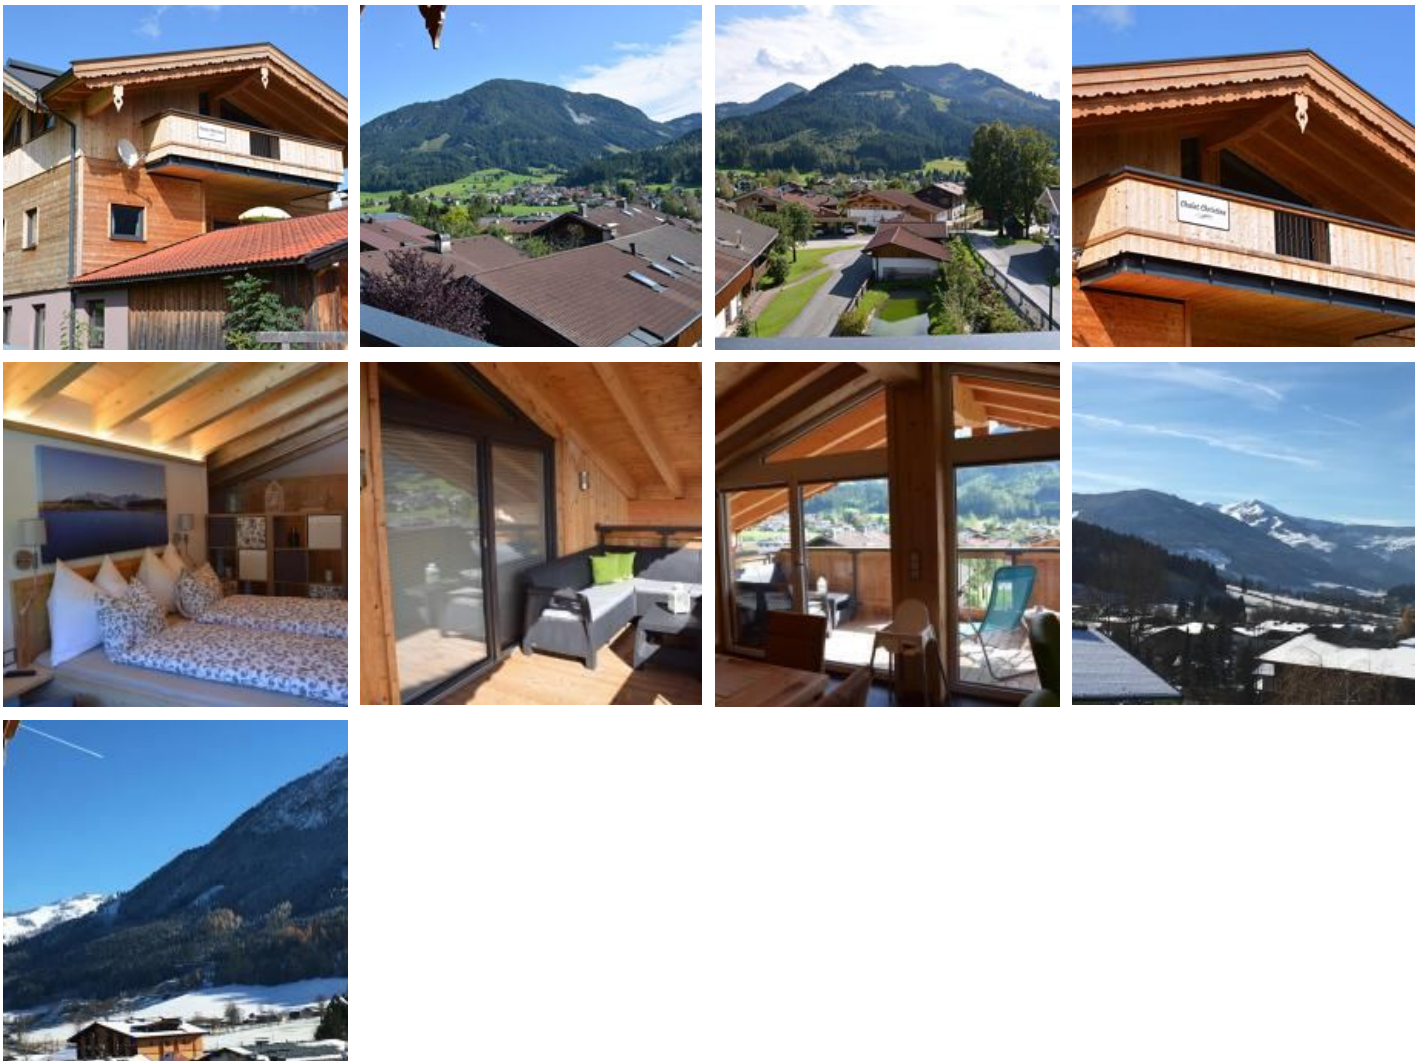

# Chalet Christine

## holiday apartment in Brixen im Thale

The house was completely renovated in 2016 and is located in the sunnyside of Brixen im Thale. The local centre is about 5 minutes walk away and also all public transport connections are in the immediate vicinity. Exclusive holiday apartment in a quiet location with fantastic mountains views.

#### Apartment, shower and bath, toilet, 2 bed rooms

Exclusive holiday apartment in a quiet location with fantastic mountain views. The house was completely renovated in 2016 and is located in the sunny side of Brixen im Thale. The local center is about...