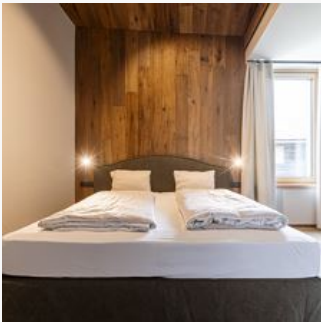

Apartment, shower, toilet, 1 bed room

1-2 Personen · 1 Bedrooms · 61 m²

On 56 m² the apartment offers space for up to 2 persons. The apartment has 1 bedroom with double bed, 1 bathroom and a balcony or terrace. The open kitchen in the apartment is fully equipped: Cutlery...

ab
€ 304,00
per person on 09.02.2025

TO THE OFFER