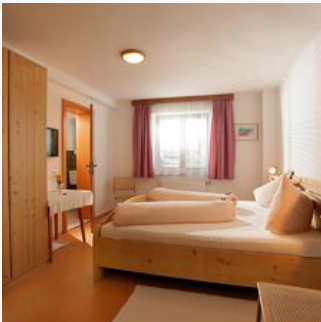

central location · right on the bike path · right at the ski-bus/ hiking-bus/ bus stop

Rooms and Apartments

Current Offers

single room with shower, WC

1 Person · 1 Bedrooms

Our family friendly pension is situated in the centre of Brixen im Thale. All rooms are furnished with shower, WC and cable-TV. Breakfast buffet. The ski bus stop is just beside our house. Enjoy h...

ab
€ 31,00

per person on 18.04.2024

TO THE OFFER

double room with shower, WC

1-2 Personen · 1 Bedrooms

Our family friendly pension is situated in the centre of Brixen im Thale. All rooms are furnished with shower, WC and cable-TV. Breakfast buffet. The ski bus stop is just beside our house. Enjoy h...

ab
€ 31,00

per person on 18.04.2024

TO THE OFFER

family room with shower, WC

2-4 Personen · 1 Bedrooms

Our family friendly pension is situated in the centre of Brixen im Thale.
All rooms are furnished with shower, WC and cable-TV. Breakfast buffet.
The ski bus stop is just beside our house. Enjoy h...