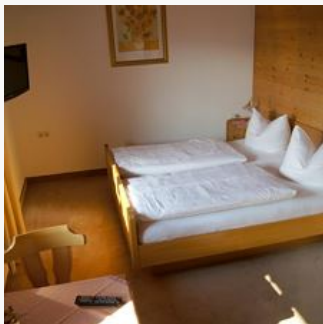

#### double room with shower, WC

Comfortable double room, approx. 20m<sup>2</sup>, shower/WC and with balcony, satellite TV, separate beds available in 2 of the rooms. Free WiFi!

ab  
**€ 150,00**

per person on 12.01.2025

### single room with shower, WC

1 Person · 1 Bedrooms · 15 m<sup>2</sup>

approx. 15m<sup>2</sup>, shower/WC, SAT-TV, 1 room with setting bed possible.

ab  
**€ 90,00**

per person on 12.01.2025

**TO THE OFFER**

### 4-bed room, shower, toilet, 2 bed rooms

1-5 Personen · 2 Bedrooms · 30 m<sup>2</sup>

Comfortable family room with separate bedroom, satellite TV, shower/WC! Can accommodate 2 to 5 persons! Free WiFi!