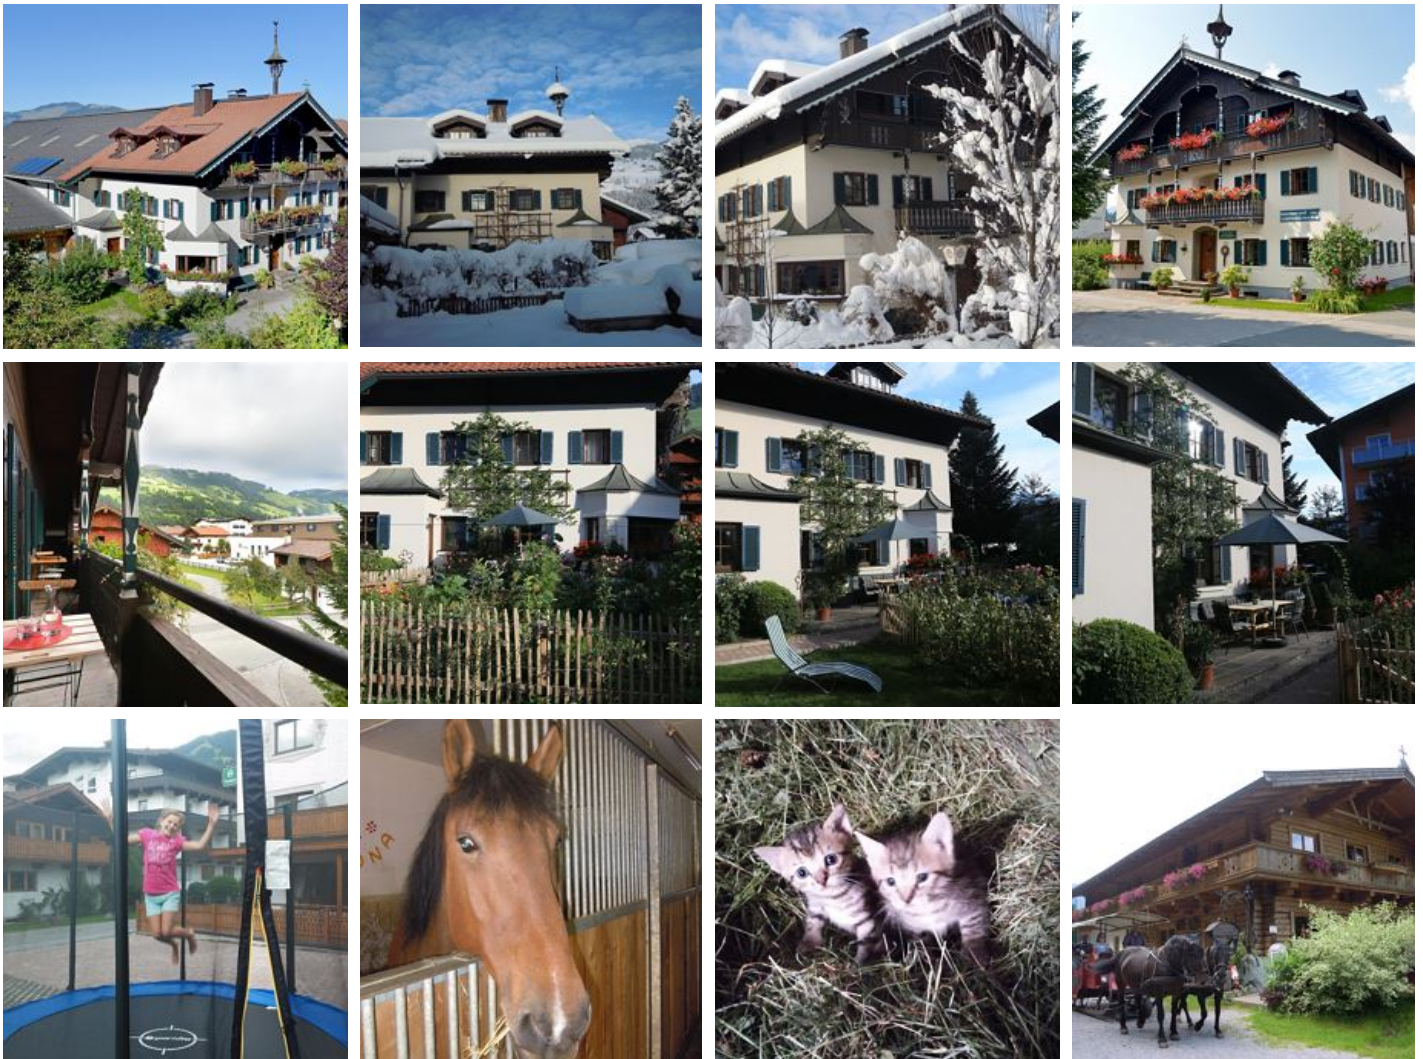

Bio-Bauernhof Schlögl

farm, farmhouse in Westendorf

Unterdorf 2 · A-6363 Westendorf · schloeglbauer@aon.at · 0043 5334 6352
Additional information at <https://www.bauernhof-westendorf.at/>

Bio-Bauernhof Schlögl

farm, farmhouse in Westendorf

You are very welcome to the Schlögl Organic Farm. Our farm is situated on a sunny plateau in Westendorf, in a quiet location with the village centre just 2 minutes` walk away. Enjoy the easy farming way of life, combined with the charm of the magnificent Kitzbühel Alps! A huge range of options are available to help you plan your holiday as you wish. Whether its hiking, swimming, cycling, golfing or paragliding in Summer, to skiing, cross-country skiing or tobogganing in Winter - there are simply no limits! Numerous excursion destinations, particularly favourable for children, such as the famous "Hexenwasser", "Alpinolino" and "Ellmis Zauberwelt" are within close proximity and easy to reach. Lazing around is also allowed!! Take a break from everyday life - feel free to relax and recuperate in our garden or take the opportunity to barbecue. Our farm animals are also looking forward to meeting you.

quiet location · central location · right at the cross-country ski trail · right on the bike path · right at the ski-bus/ hiking-bus/ bus stop · near the forest · on the hiking path

Rooms and Apartments