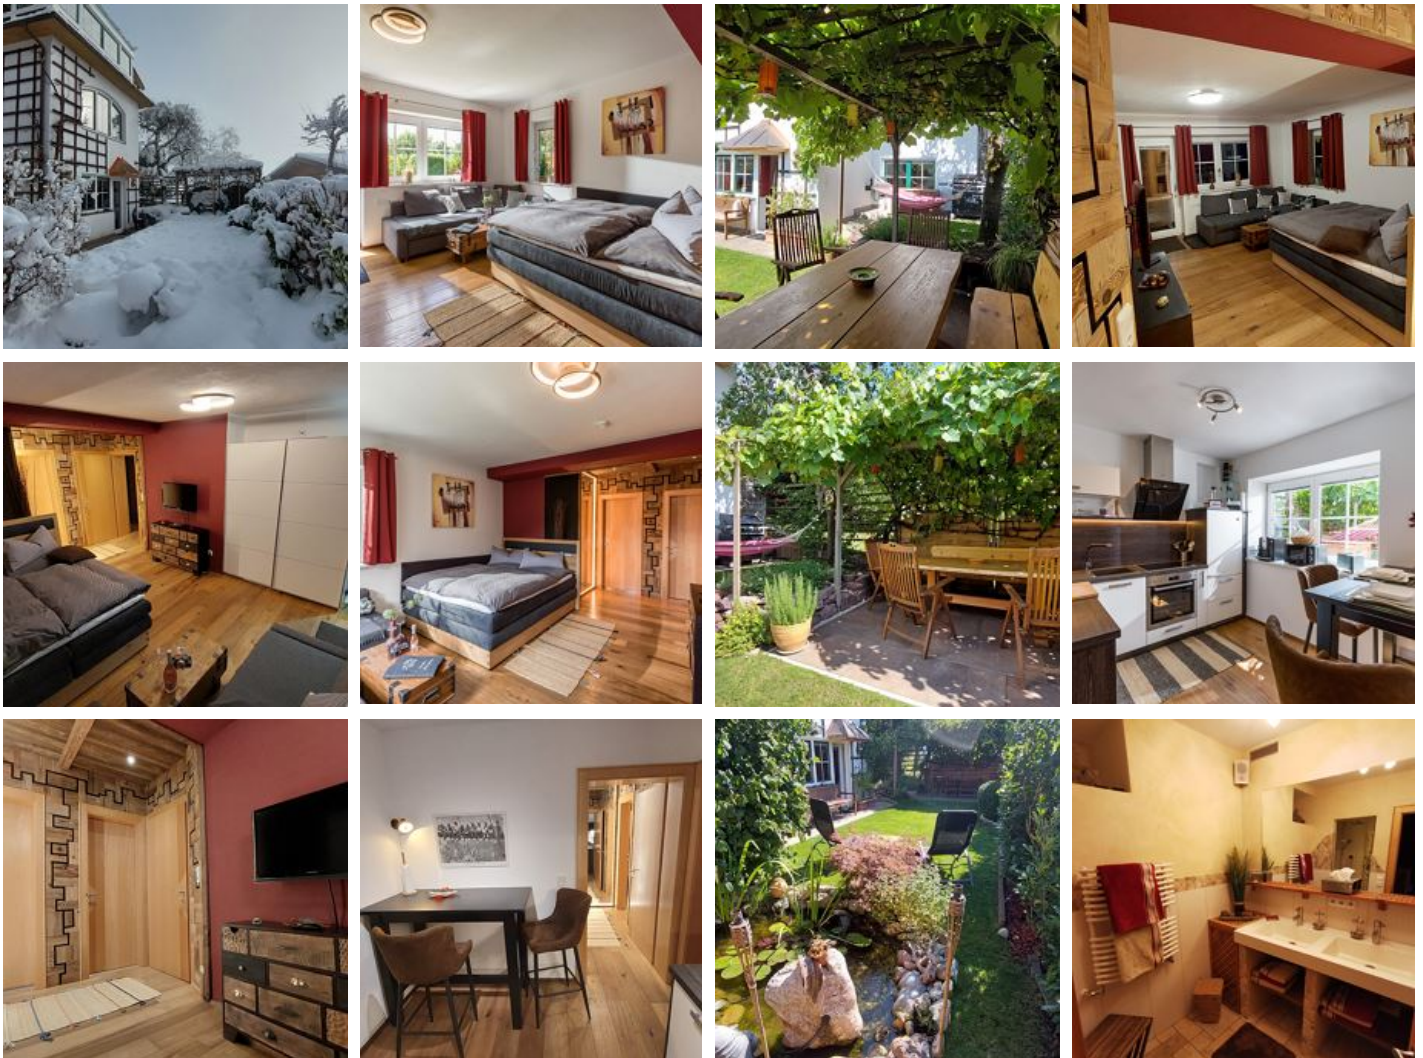

# Bergblick - Mountainview

## holiday apartment in Brixen im Thale

Our house is situated in a sunny, quiet, central location

Directly in the village centre, on a slight slope, with magnificent views of the surrounding mountains. Grocery shops, bakery, butcher, as well as, restaurants and bars, pizzeria and the ski bus stop are all within walking distance. The Skiwelt Wilder Kaiser – Brixental gondola station is just 400 m away.