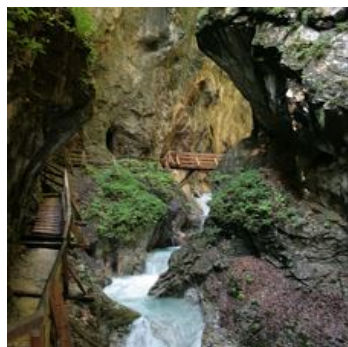

Ferienhaus in Brixen im Thale

In winter, Sunday is usually our changeover day.

Das Beerenhaus has 4 apartments for 2-6 people and 1 basement studio for 2 people. In the winter, there is a small ski lift in front of the house, the slope connects directly to the great SkiWelt Wilder Kaiser - Brixental area. You can ski in and out our house. The ski bus stop is right next to our house. You don't need a car. Storage space for skis is in the ski box near the garage. In the basement is a heated room for the ski boots. In the garage you find the BBQ and garden sits. In the summer is our house's location the perfect departure point for hikes, cycling, mountain biking, golf and swimming. The swimming pool and restaurants are nearby the Beerenhaus.

right on the slope · outskirts of town · right at the ski-bus/ hiking-bus/ bus stop · right at the cross-country ski trail · near the forest · right on the bike path · quiet location · on the hiking path