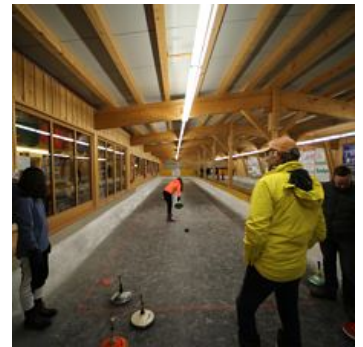

Ferienhaus in Brixen im Thale

In winter, Sunday is usually our changeover day.

Das Beerenhaus has 4 apartments for 2-6 people and 1 basement studio for 2 people. In the winter, there is a small ski lift in front of the house, the slope connects directly to the great SkiWelt Wilder Kaiser - Brixental area. You can ski in and out our house. The ski bus stop is right next to our house. You don't need a car. Storage space for skis is in the ski box near the garage. In the basement is a heated room for the ski boots. In the garage you find the BBQ and garden sits. In the summer is our house's location the perfect departure point for hikes, cycling, mountain biking, golf and swimming. The swimming pool and restaurants are nearby the Beerenhaus.

right on the slope · outskirts of town · right at the ski-bus/ hiking-bus/ bus stop · right at the cross-country ski trail · near the forest · right on the bike path · quiet location · on the hiking path