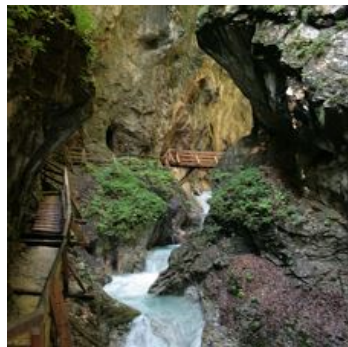

## Ferienhaus in Brixen im Thale

In winter, Sunday is usually our changeover day.

Das Beerenhaus has 4 apartments for 2-6 people and 1 basement studio for 2 people. In the winter, there is a small ski lift in front of the house, the slope connects directly to the great SkiWelt Wilder Kaiser - Brixental area. You can ski in and out our house. The ski bus stop is right next to our house. You don't need a car. Storage space for skis is in the ski box near the garage. In the basement is a heated room for the ski boots. In the garage you find the BBQ and garden sits. In the summer is our house's location the perfect departure point for hikes, cycling, mountain biking, golf and swimming. The swimming pool and restaurants are nearby the Beerenhaus.

on the hiking path · near the forest · right on the slope · outskirts of town · right on the bike path · right at the ski-bus/ hiking-bus/ bus stop ·  
 quiet location · right at the cross-country ski trail