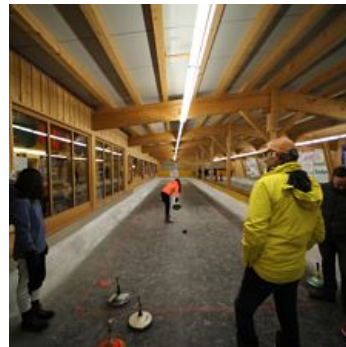

## Ferienhaus in Brixen im Thale

In winter, Sunday is usually our changeover day.

Das Beerenhaus has 4 apartments for 2-6 people and 1 basement studio for 2 people. In the winter, there is a small ski lift in front of the house, the slope connects directly to the great SkiWelt Wilder Kaiser - Brixental area. You can ski in and out our house. The ski bus stop is right next to our house. You don't need a car. Storage space for skis is in the ski box near the garage. In the basement is a heated room for the ski boots. In the garage you find the BBQ and garden sits. In the summer is our house's location the perfect departure point for hikes, cycling, mountain biking, golf and swimming. The swimming pool and restaurants are nearby the Beerenhaus.