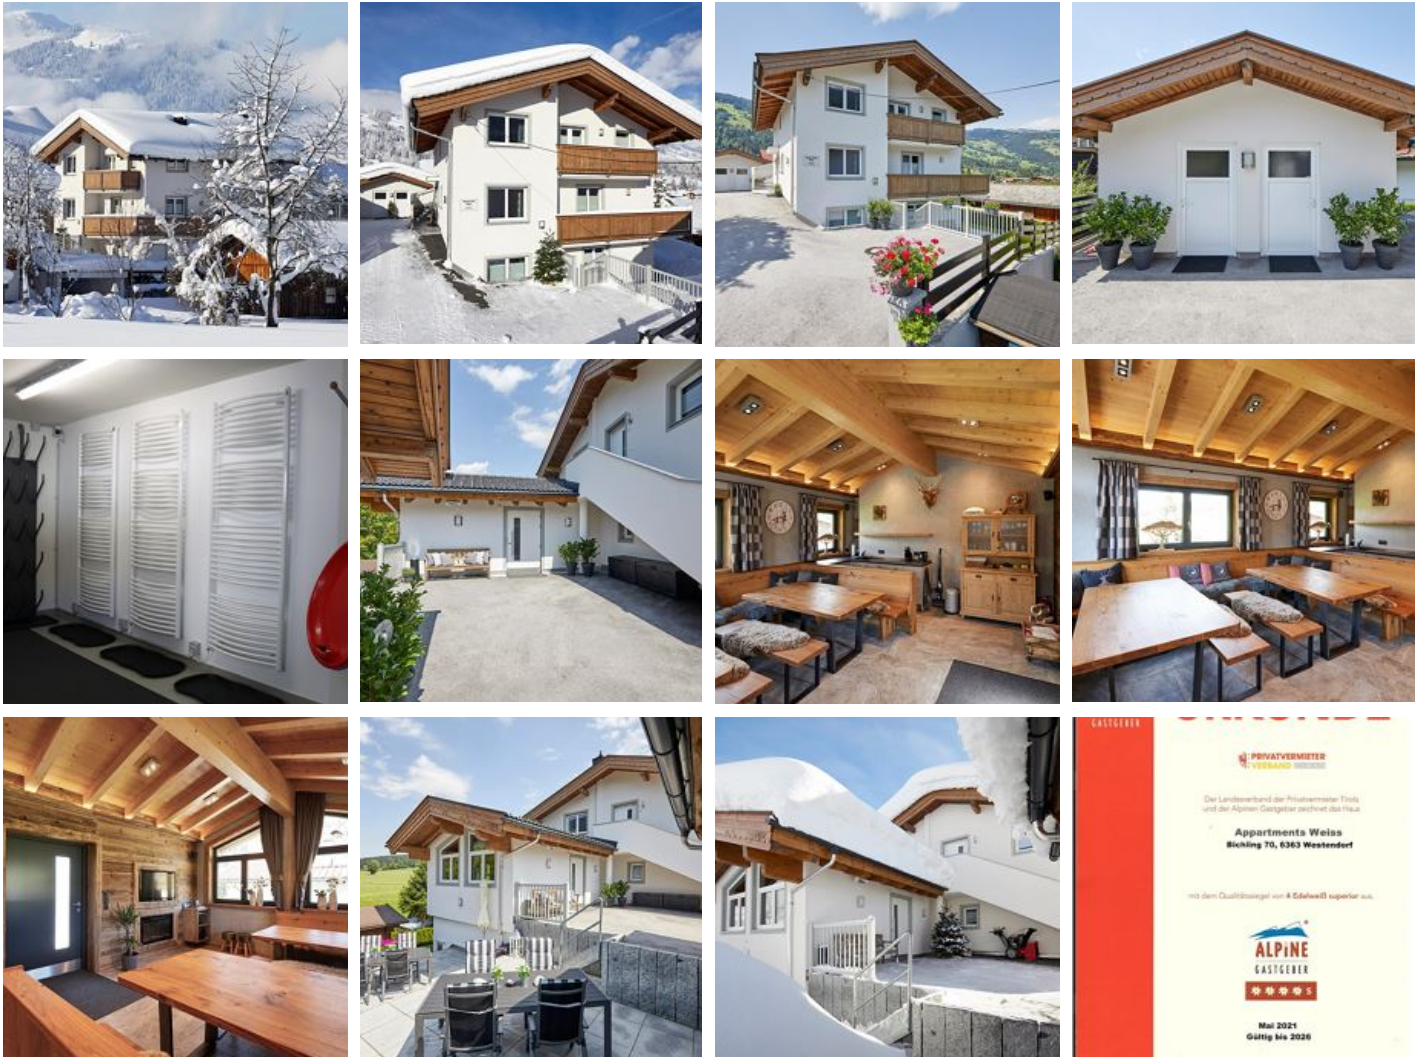

## holiday apartment in Westendorf

Appartments Weiss, distinguished by the Association of private landlords with 4 edelweiß superior -the highest possible category, lies at a restful and beautiful location of Westendorf with a clear view of the surrounding mountains. The village center, with its cozy opportunities for going out, is a 10-minute walk away. The ski-bus stop is a 2-minute walk away from the apartment. The spacious apartment house is divided into 3 apartments, each with its own entrance. The furnishings are new and comfortable.

New: From Winterseason 2017-2018 the apartments have a lounge furnished in the Tyrolean style ideal for a cosy get-together.

New from winter of 2022/2023:

Starting from winter of 2022/2023 you will have a charging station (11KW) available to use for your electric or hybrid car, for a fee. This way you can reach us stress-free and in an environmentally-friendly manner.

#### Apartment, shower, toilet, 2 bed rooms

Apartment house Weiss lies at a restful and beautiful location of Westendorf with a clear view of the surrounding mountains. The village center, with its cozy opportunities for going out, is a 10-minu...