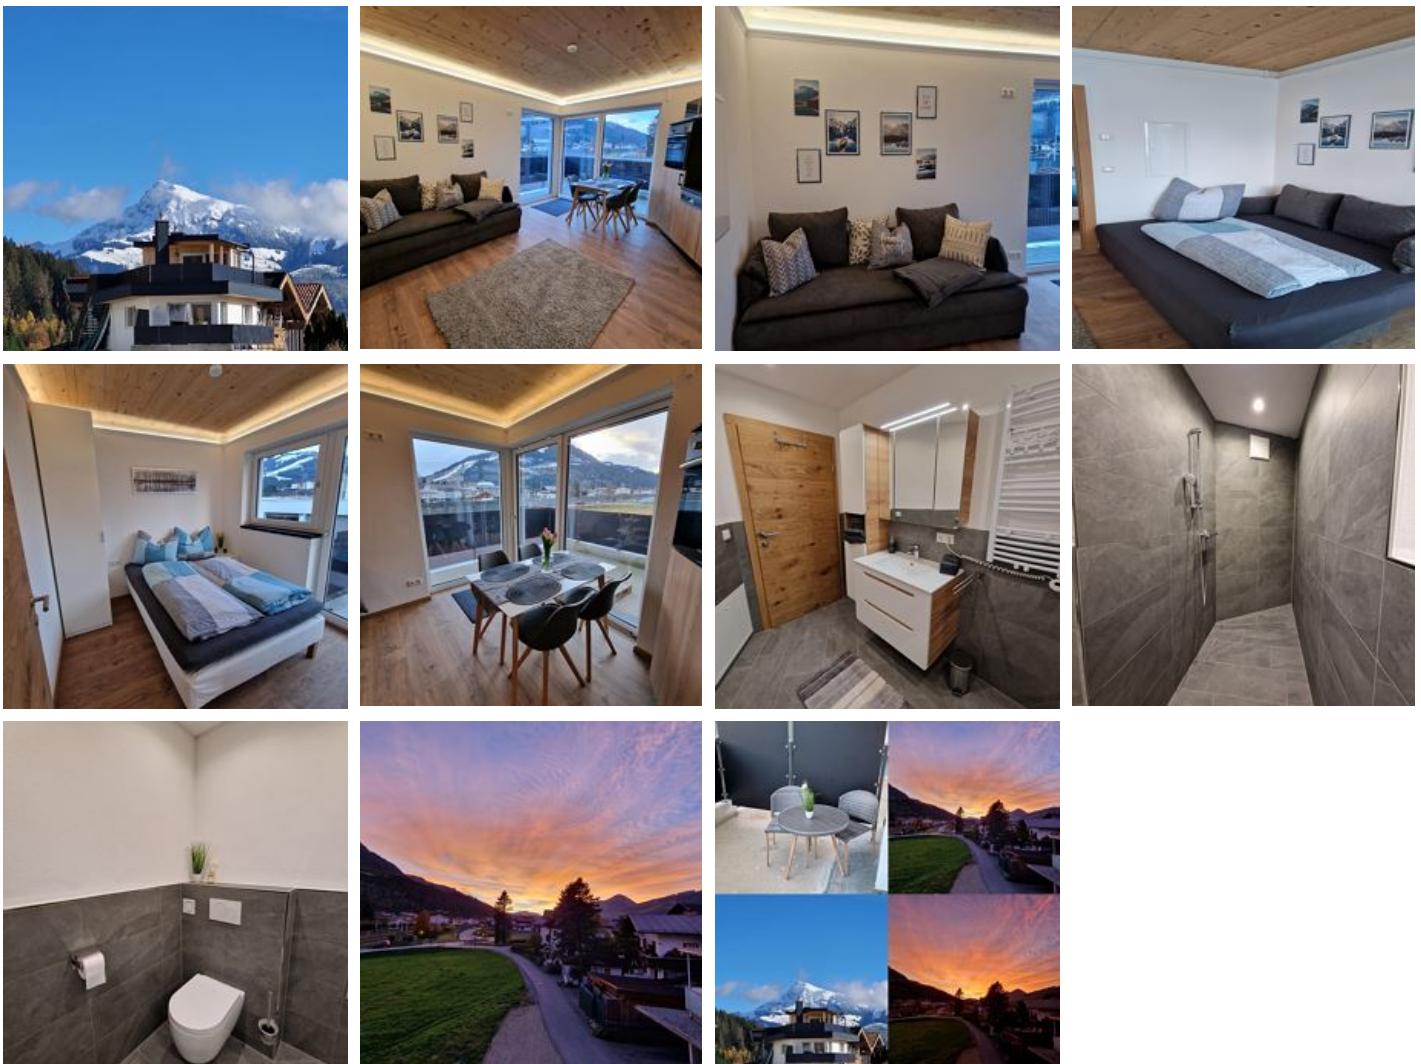

## Apartment Lurger

holiday apartment in Kirchberg in Tirol

Apartment Lurger is located in a nice central position in Kirchberg in Tirol. The nearest practice ski lift is 450 meters away, the nearest toboggan run is 1.2 kilometers away, the Fleckalmbahn is 2.4 kilometers away and the Hahnenkamm in Kitzbühel is 5.6 kilometers away. Ski bus stop and train station are only 300 meters away. Parking is available near the apartment and in the underground car park in Kirchberg. Find in our apartment, with views of the Kitzbühel Alps, rest and relaxation all year round.