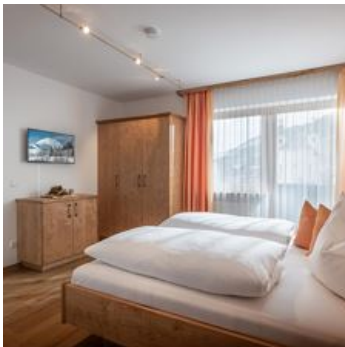

Our guests receive 10% reduction on ski hire, which is located on the premises.

central location

Rooms and Apartments

Current Offers

ap./combined living-bed-room/shower, WC

1-2 Personen · 1 Bedrooms · 35 m²

All apartments are furnished with a kitchenette, shower/WC, TV and radio. The flat is available with living/bedroom on request.

ab
€ 70,00

per apartment on 30.03.2023

TO THE OFFER

apartment/1 bedroom/shower, WC

1-2 Personen · 1 Bedrooms · 50 m²

Our apartment has a living room with double bed, a kitchenette, a small bedroom for max. 1 person (on request), shower / toilet, a balcony, equipped with a TV and a radio.