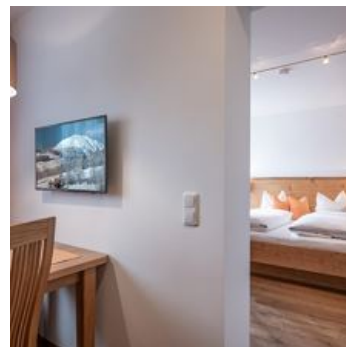

Appartements Gschwantler

holiday apartment in Brixen im Thale

Welcome to Appartementhaus Gschwantler!

Enjoy a fantastic holiday in the Kitzbühel Alps in the heart of Tyrol!

Our family-run home is situated in the centre of Brixen im Thale, just 3 minutes away from the bus stop. The gondola station, tennis courts and bathing lake are easily reached on foot in approx. 8 minutes.

Our guests receive 10% reduction on ski hire, which is located on the premises.