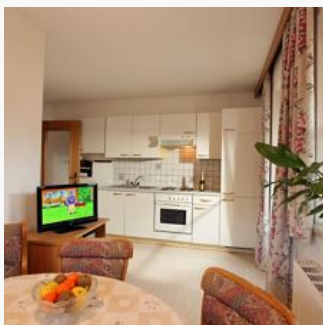

Rooms and Apartments

Current Offers

apartment/1 bedroom/bath, WC