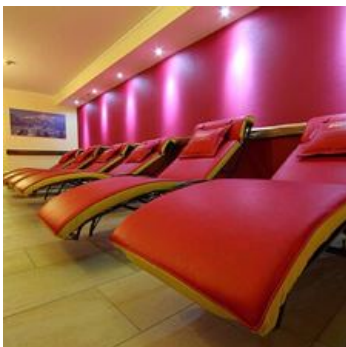

camping in Kirchberg in Tirol

The apartment house Seehof is situated on an idyllic sunny plateau in the middle of the Kitzbüheler Alpen. In Winter, the easiest way to get to the gondola station is with the free ski bus. The bus stop is approx. 250m from the house and in 2 minutes you will find yourself at the Fleckalmbahn - with direct access to the Kitzbühel/Kirchberg Ski Area. You can return to the apartment house on skis. It's just a few short steps away from Kirchberg's bathing lake. The free use of the facilities are special services to our guests. The facilities at the lake include a heated swimming pool, beach volleyball court, beach soccer court and a very varied children's playground with baby swimming area. Furthermore, our location is perfect for accessing the beautiful Tyrolean Alps hiking paradise. Free WiFi

meadowlands · outskirts of town · on the hiking path · private setting · quiet location · near the forest · relaxation room · sauna · steambath

Rooms and Apartments

Current Offers

Apartment, shower, toilet, facing the mountains