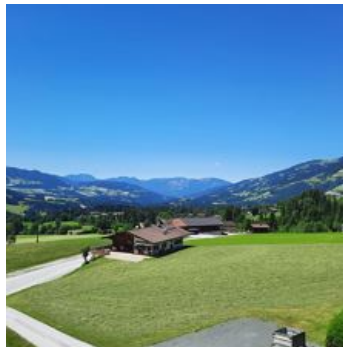

Appartement Windaublick

holiday apartment in Westendorf

Oberwindau 86 · A-6363 Westendorf · windaublick@outlook.com · +43 6644757083

Appartement Windaublick

holiday apartment in Westendorf

Ski in - Ski out! There's no better way to describe our sunny apartment right on the 111 ski slope in Westendorf. In the morning you access the slopes directly, without having to wait for a ski bus or queuing - priceless! We are located at 1,000m of altitude, approx. 2 minutes walk from the "Choralmbahn", which offers direct access to the SkiWelt Wilder Kaiser Brixental. Mountain bike tours and hikes can be started directly from our house.

We have a tastefully furnished holiday apartment to offer. Enjoy a wonderful panorama in a sunny, quiet location - away from the stress of everyday life.

Location

Proximity to skiing area 0.0 km

Proximity to village centre 2.9 km

Proximity to swimming pool 3.2 km

Proximity to golf course 3.6 km

quiet location · outskirts of town · right on the bike path · right on the slope · near the forest · mountain location

Rooms and Apartments