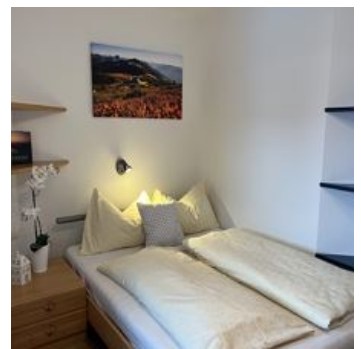

quiet location · outskirts of town · right on the bike path · right on the slope · near the forest · mountain location