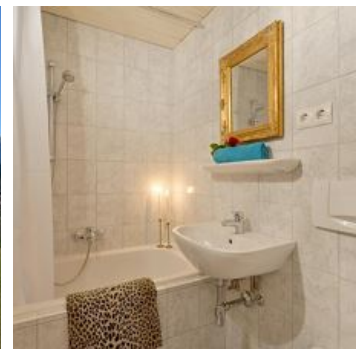

Appartement "Teresa"

holiday apartment in Kirchberg in Tirol

Our house is situated on the edge of the woods with a magnificent view of Kirchberg in Tyrol. In Winter the Ski School's beginners slope is directly outside the front door. The Gaisberg's toboggan run and the night ski slope are within very close proximity. In Summer it is possible to begin your hiking tours and cycling tours immediately from the house. There are sufficient parking facilities. It is recommended to bring snow chains in Winter.

right on the slope · near the forest · central location · quiet location · mountain location · meadowlands · on the hiking path