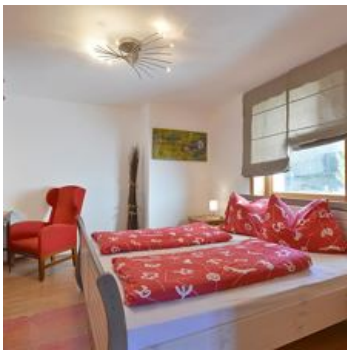

holiday apartment in Kirchberg in Tirol

Our house is situated on the edge of the woods with a magnificent view of Kirchberg in Tyrol. In Winter the Ski School's beginners slope is directly outside the front door. The Gaisberg's toboggan run and the night ski slope are within very close proximity. In Summer it is possible to begin your hiking tours and cycling tours immediately from the house. There are sufficient parking facilities. It is recommended to bring snow chains in Winter.