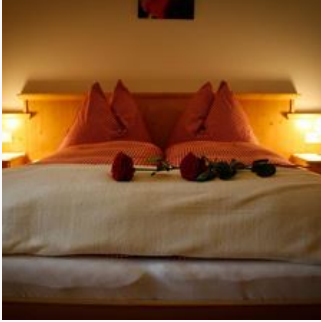

right at the ski-bus/ hiking-bus/ bus stop · central location

Rooms and Apartments

Current Offers

apartment/1 bedroom/shower, WC

1 apartment approx. 55m², 1 double bedroom (additional bed possible), living room with double sofa bed, kitchen extra, shower/WC, cable TV, anteroom, hairdryer in the bathroom

1-4 Personen · 1 Bedrooms · 50 m²

ab
€ 90,00

per apartment on 26.11.2022

TO THE OFFER

Apartment, bath, toilet, 2 bed rooms

1 apartment approx. 65m², 2 double bedrooms, living room double sofa bed, kitchen, 2x shower/WC, cable TV, anteroom, balcony.

ab
€ 125,00

per apartment on 26.11.2022

TO THE OFFER

1-6 Personen · 1 Bedrooms · 65 m²

apartment/2 bedrooms/shower, WC

1 App. approx. 70m², 1 double and 1 triple room, living room with sofa bed, kitchen, shower/WC, anteroom, cable TV, balcony.

ab
€ 105,00

per apartment on 26.11.2022

TO THE OFFER

1-5 Personen · 2 Bedrooms · 70 m²

apartment/1 bedroom/shower, WC

1 App. approx. 45m². 1 app. with 1 double bedroom, living room with double sofa bed, kitchen, shower/WC, anteroom, cable TV.