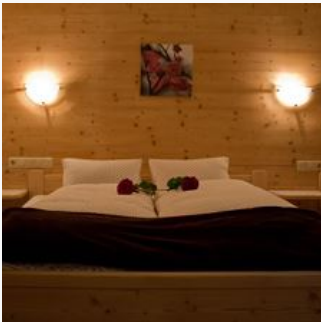

right at the ski-bus/ hiking-bus/ bus stop · central location

Rooms and Apartments

Current Offers

apartment/1 bedroom/shower, WC

1 apartment approx. 55m², 1 double bedroom (additional bed possible), living room with double sofa bed, kitchen extra, shower/WC, cable TV, anteroom, hairdryer in the bathroom

1-4 Personen · 1 Bedrooms · 50 m²

ab
€ 90,00

per apartment on 26.11.2022

TO THE OFFER

Apartment, bath, toilet, 2 bed rooms

1 apartment approx. 65m², 2 double bedrooms, living room double sofa bed, kitchen, 2x shower/WC, cable TV, anteroom, balcony.

ab
€ 125,00

per apartment on 26.11.2022

TO THE OFFER

1-6 Personen · 1 Bedrooms · 65 m²

apartment/2 bedrooms/shower, WC

1 App. approx. 70m², 1 double and 1 triple room, living room with sofa bed, kitchen, shower/WC, anteroom, cable TV, balcony.

ab
€ 105,00

per apartment on 26.11.2022

TO THE OFFER

1-5 Personen · 2 Bedrooms · 70 m²

apartment/1 bedroom/shower, WC

1 App. approx. 45m². 1 app. with 1 double bedroom, living room with double sofa bed, kitchen, shower/WC, anteroom, cable TV.