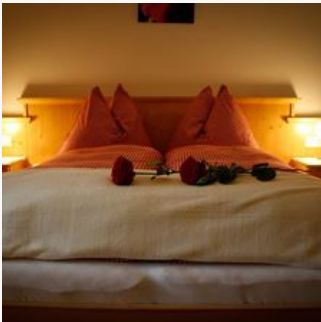

right at the ski-bus/ hiking-bus/ bus stop · central location

Rooms and Apartments

Current Offers

apartment/1 bedroom/shower, WC

1 apartment approx. 55m², 1 double bedroom (additional bed possible), living room with double sofa bed, kitchen extra, shower/WC, cable TV, anteroom, hairdryer in the bathroom

1-4 Personen · 1 Bedrooms · 50 m²

ab
€ 160,00

per apartment on 20.01.2025

TO THE OFFER

Apartment, bath, toilet, 2 bed rooms

1 apartment approx. 65m², 2 double bedrooms, living room double sofa bed, kitchen, 2x shower/WC, cable TV, anteroom, balcony.

1-6 Personen · 1 Bedrooms · 65 m²

ab
€ 260,00

per apartment on 20.01.2025

TO THE OFFER

apartment/2 bedrooms/shower, WC

1 App. approx. 70m², 1 double and 1 triple room, living room with sofa bed, kitchen, shower/WC, anteroom, cable TV, balcony.

ab
€ 230,00

per apartment on 20.01.2025

TO THE OFFER

1-5 Personen · 2 Bedrooms · 70 m²

apartment/1 bedroom/shower, WC

1 App. approx. 45m². 1 app. with 1 double bedroom, living room with double sofa bed, kitchen, shower/WC, anteroom, cable TV.