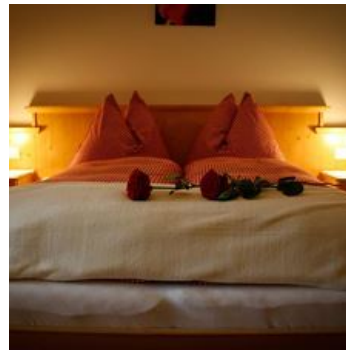

right at the ski-bus/ hiking-bus/ bus stop · central location

Rooms and Apartments

Current Offers

apartment/1 bedroom/shower, WC

1 apartment approx. 55m², 1 double bedroom (additional bed possible), living room with double sofa bed, kitchen extra, shower/WC, cable TV, anteroom, hairdryer in the bathroom

1-4 Personen · 1 Bedrooms · 50 m²

ab
€ 160,00

per apartment on 20.01.2025

TO THE OFFER

Apartment, bath, toilet, 2 bed rooms

1 apartment approx. 65m², 2 double bedrooms, living room double sofa bed, kitchen, 2x shower/WC, cable TV, anteroom, balcony.

1-6 Personen · 1 Bedrooms · 65 m²

ab
€ 260,00

per apartment on 20.01.2025

TO THE OFFER

apartment/2 bedrooms/shower, WC

1 App. approx. 70m², 1 double and 1 triple room, living room with sofa bed, kitchen, shower/WC, anteroom, cable TV, balcony.

ab
€ 230,00

per apartment on 20.01.2025

TO THE OFFER

1-5 Personen · 2 Bedrooms · 70 m²

apartment/1 bedroom/shower, WC

1 App. approx. 45m². 1 app. with 1 double bedroom, living room with double sofa bed, kitchen, shower/WC, anteroom, cable TV.