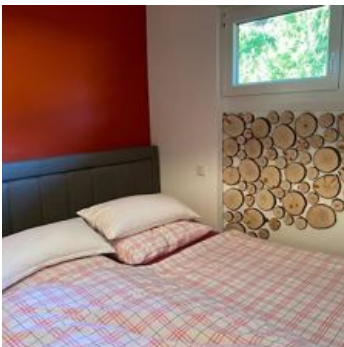

The center of Kirchberg can be reached in 5 min walking distance.

The apartment is directly located a the Weinberg and offers a high-end equipment/furnishing in a modern alpine design - in total up to 4 adults find a great place to stay.