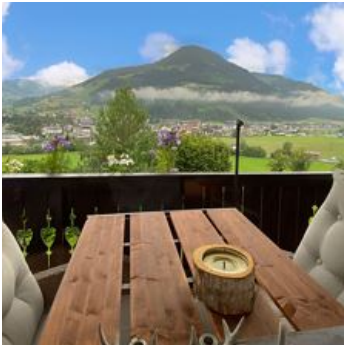

## holiday apartment in Kirchberg in Tirol

Premium Holiday Apartment with fantastic view on Kirchberg/Tirol and the Kitzbueheler alps from the sunny balcony.

Fleckalmbahn, Maierlbahn and Gaisberg are just 5 min by car away, Pengelstein or KI-West 8-10 minutes.

The center of Kirchberg can be reached in 5 min walking distance.

The apartment is directly located a the Weinberg and offers a high-end equipment/furnishing in a modern alpine design - in total up to 4 adults find a great place to stay.

quiet location · mountain location · on the hiking path