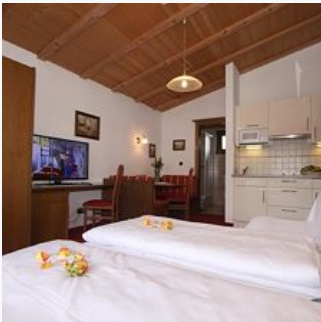

TO THE OFFER

1-2 Personen · 1 Bedrooms · 25 m²

ap/combined living-bed-room/shower, WC

Bedsit, fully-equipped kitchen, cable TV, balcony, shower, WC, telephone, towels and bed linen provided, parking at the house.